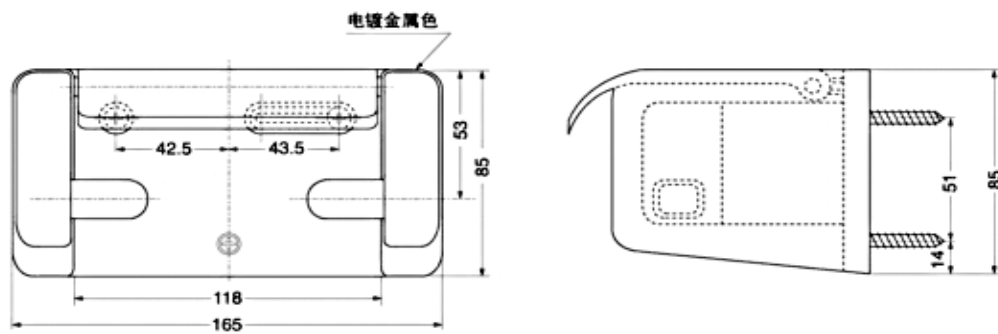

TOTO

ACCESSORIES

DS708PAS

Paper Holder

Product Features

Size : w165 x d85 x h99 mm

Suggestion Fittings & Parts

Remark : We reserve the right to change some parts for suitability.