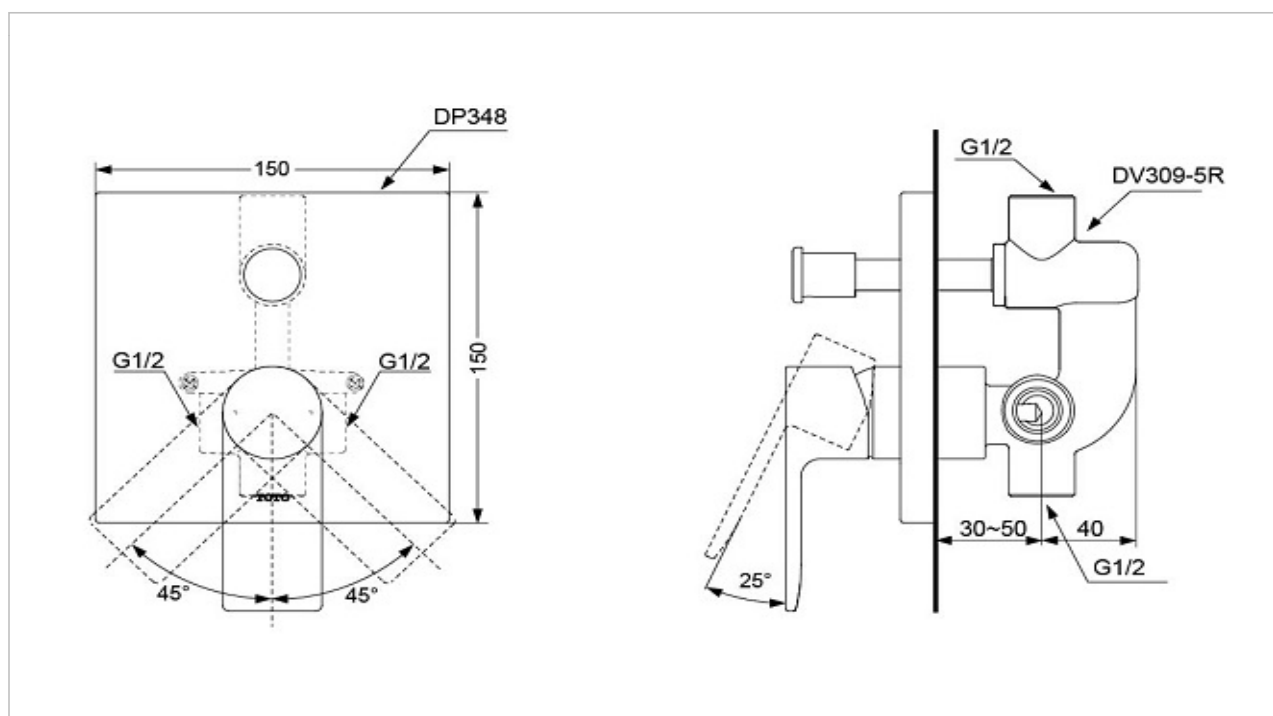

TOTO

FAUCET

DB348/DV309-5R

Wall-Mounted Mixer Panel

Product Features

Water Pressure : 0.05 Mpa ~ 0.75 Mpa
Remark : 2 spray switch/ON/OFF switch

Suggestion Fittings & Parts

Remark : We reserve the right to change some parts for suitability.