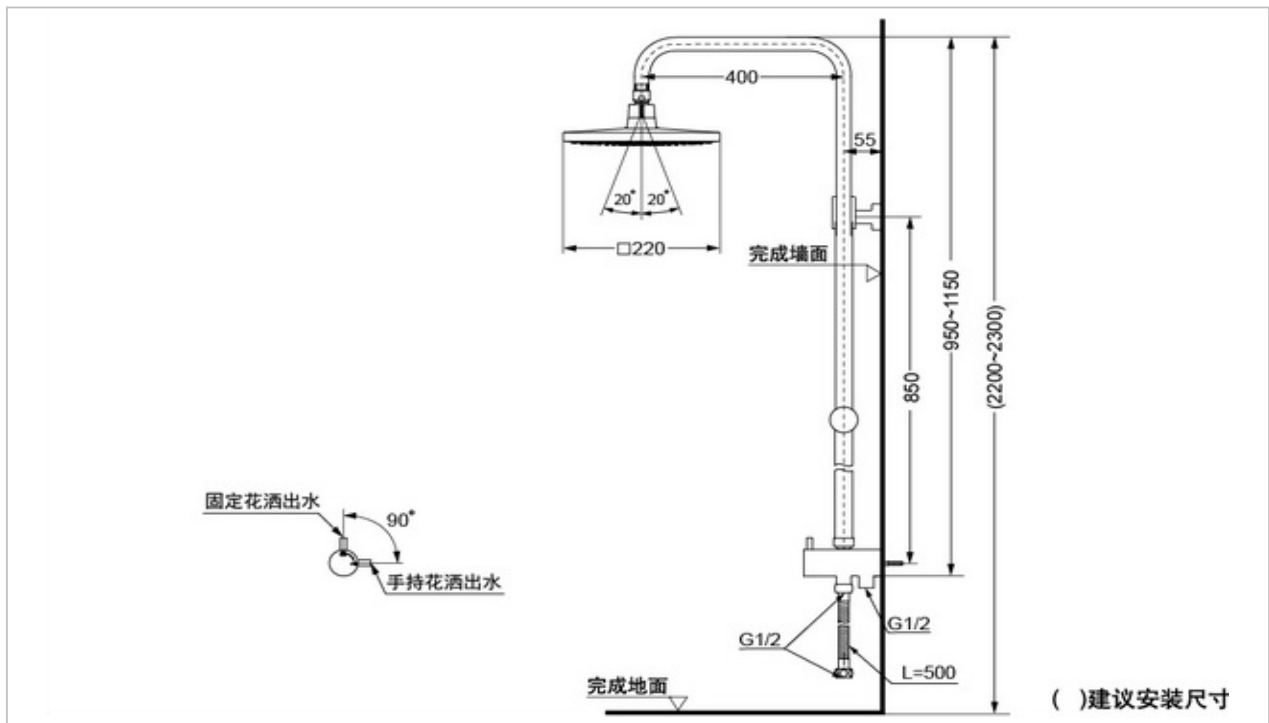

TOTO

SHOWER

DM911C1R

Shower Bar

Product Features

Water Inlet Requirement: 0.05MPa ~0.75MPa

Suggestion Fittings & Parts

Remark : We reserve the right to change some parts for suitability.