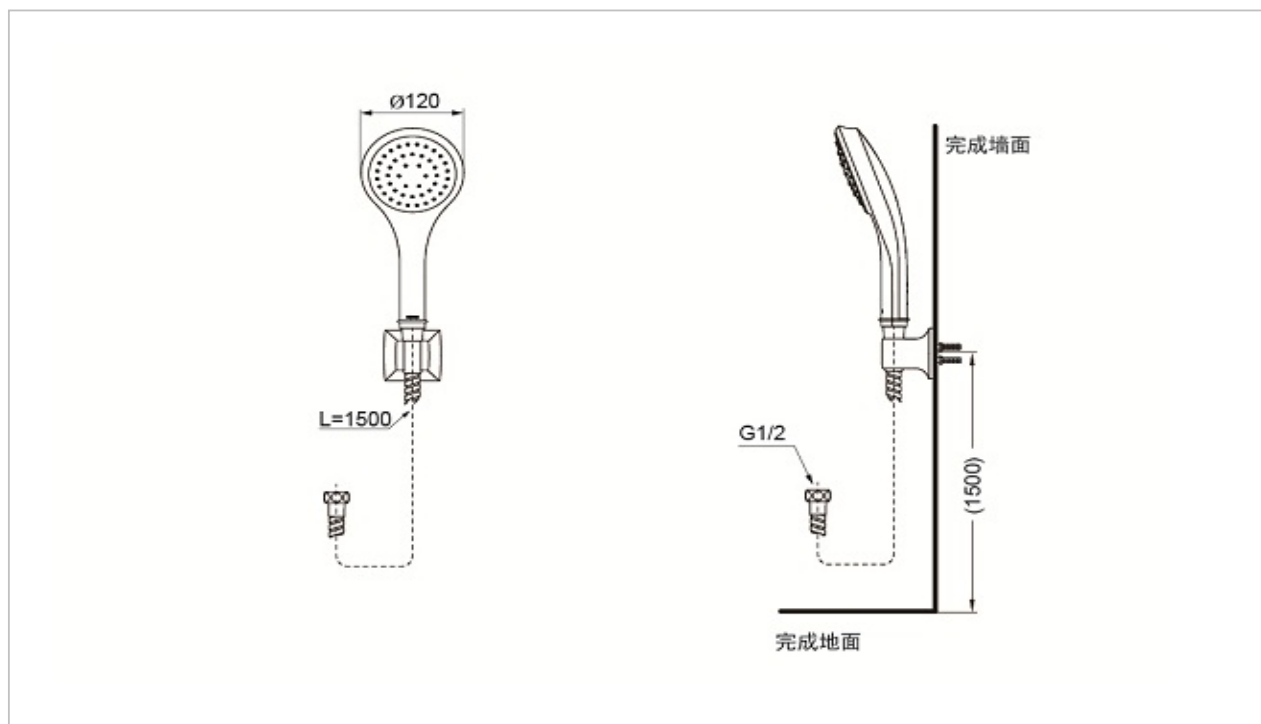

### DM721CAF # PG

Hand Shower

### Product Features

Wall Hung Handshower without water outlet  
Size : 120 mm.  
Color : Gold