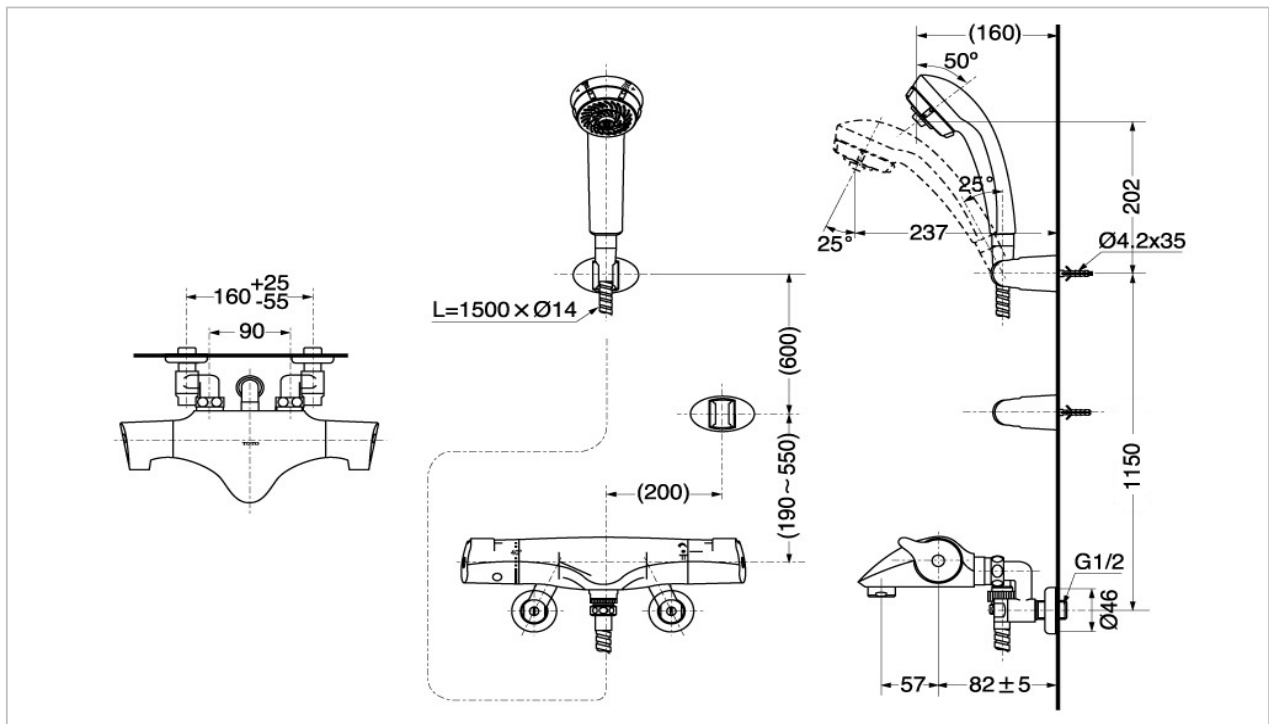

TOTO

FAUCET&SHOWER

DM405CJDF

"New Wave" Shower

Product Features

DM405CJDF

Thermostat Bath and Hand Shower

Suggestion Fittings & Parts