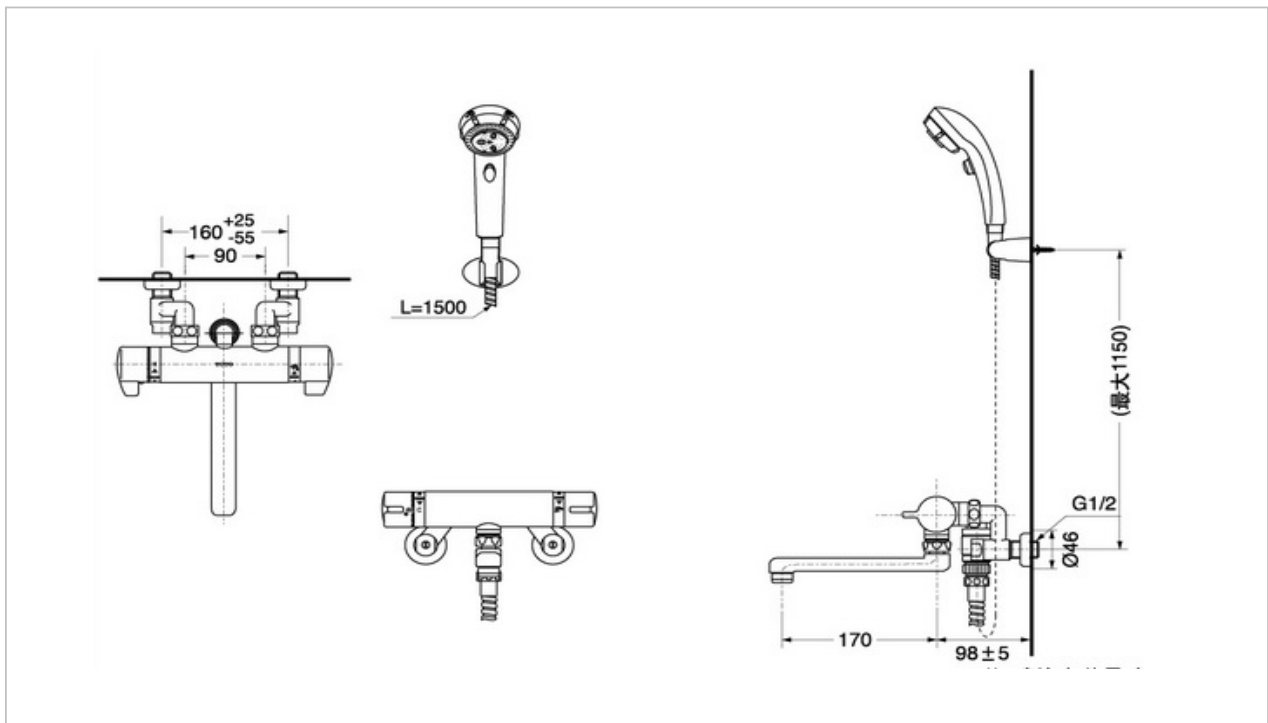

TOTO

FAUCET

DM402

Thermostatic Faucet

Product Features

Thermostatic faucet for shower/bath
Water Inlet Requirement: 0.05MPa ~ 0.59MPa
Water Spout: Come with Aerator

Suggestion Fittings & Parts

Note : Hand Shower Set is not included