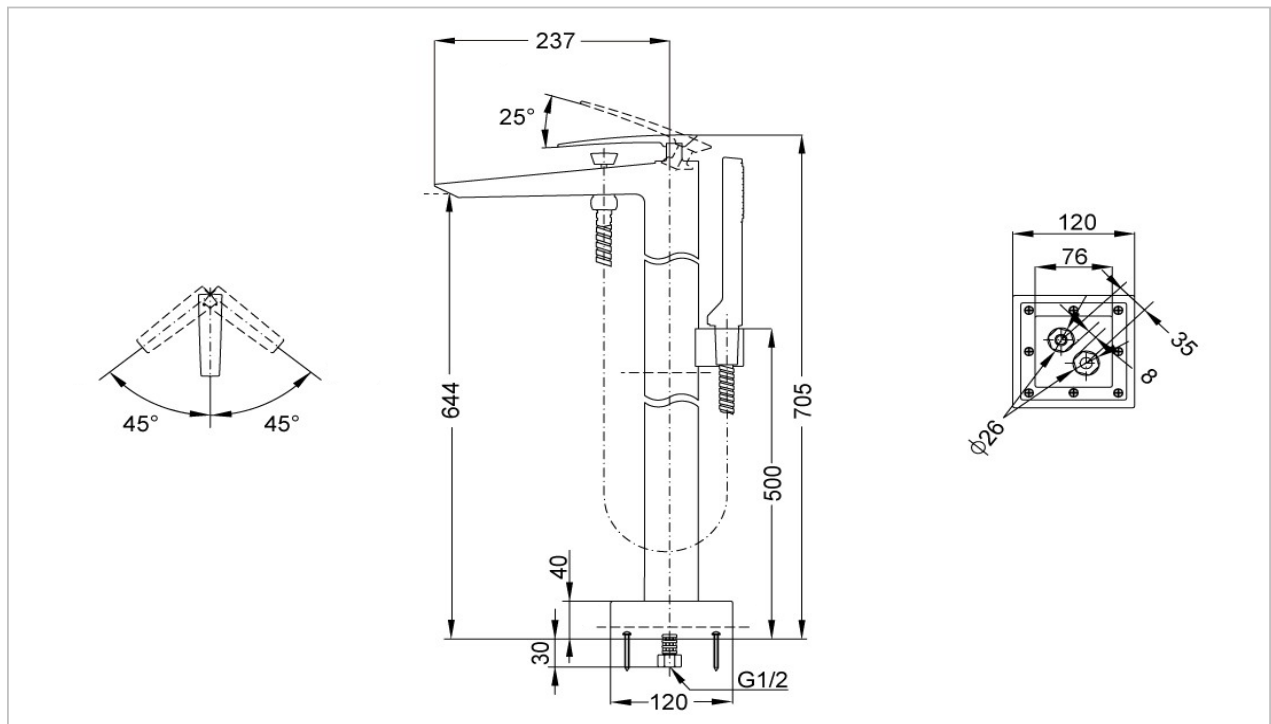

TOTO

FAUCETS

DM324CF

Shower & Bath Faucet

Product Features

Single Lever Bath
and Shower Mixer

Suggestion Fittings & Parts

Remark : We reserve the right to change some parts for suitability.