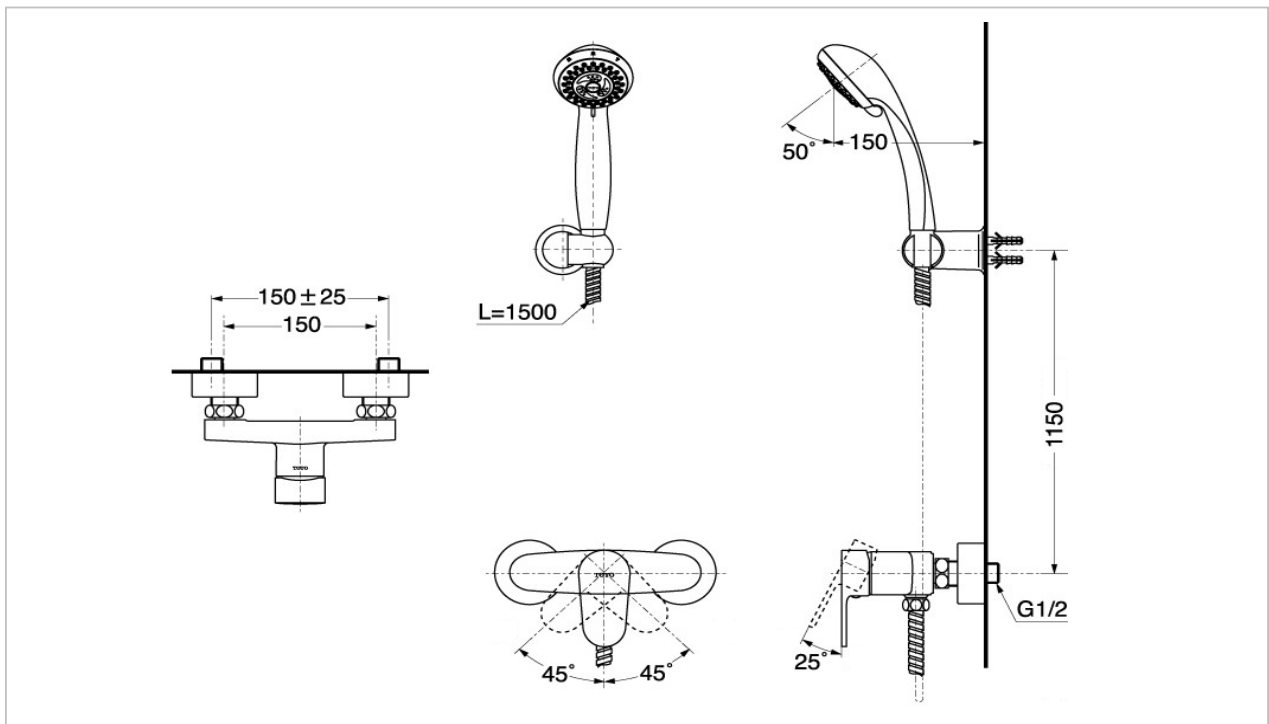

TOTO

FAUCET&SHOWER

DM315CMF

"Vena" Shower

Product Features

Exposed Single Lever Mixer

Suggestion Fittings & Parts

Remark : We reserve the right to change some parts for suitability.