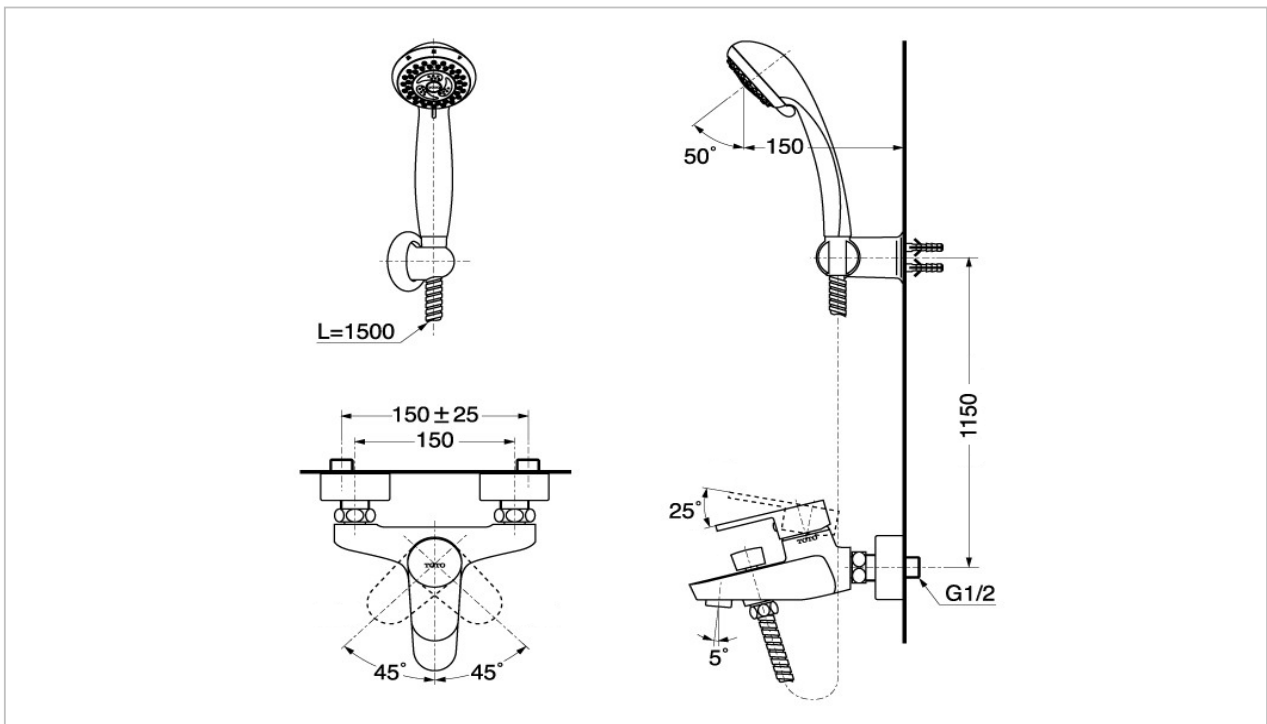

TOTO

FAUCET&SHOWER

DM314CMF

"Vena" Shower

Product Features

Exposed Single Lever Mixer for Bath and Shower

Suggestion Fittings & Parts

Remark : We reserve the right to change some parts for suitability.