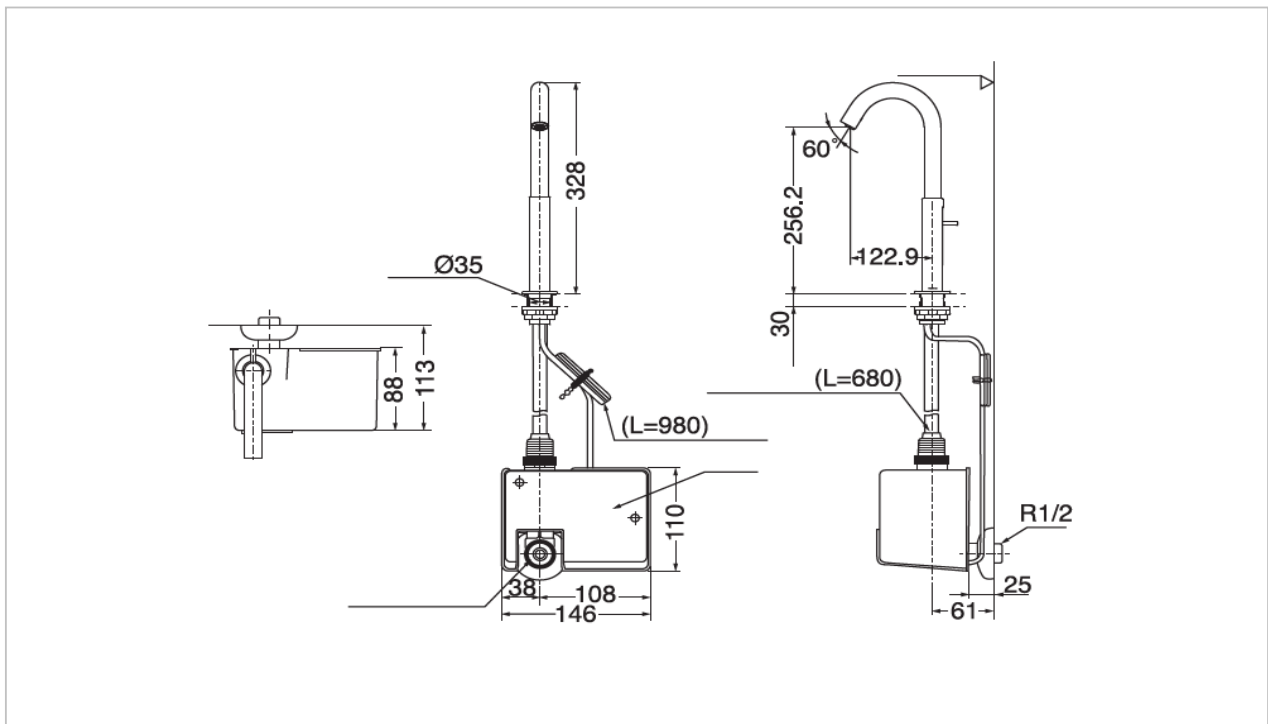

### DLE404BSH2

"Eco Power" Faucet

### Product Features

Single Sensor Faucet with Pop-up Rod

DLE404BSH2

Thermostatic Sensor Faucet with Pop-up Rod