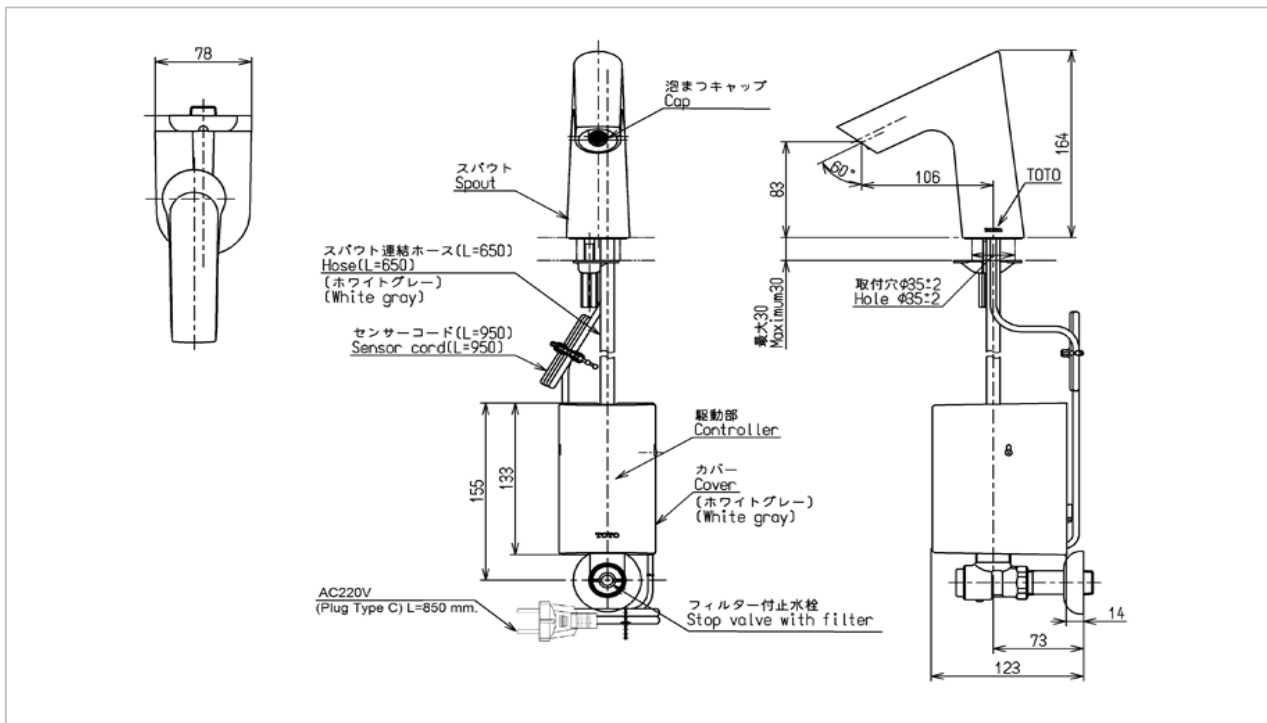

TOTO

FAUCET&SHOWER

DLE117AK-AC

Auto Faucet

Product Features

Water Pressure : 0.05MPa ~ 0.75MPa
Water Usage : 1.5 L/min
Finish : Nickel Chrome

Suggestion Fittings & Parts

Remark : We reserve the right to change some parts for suitability.