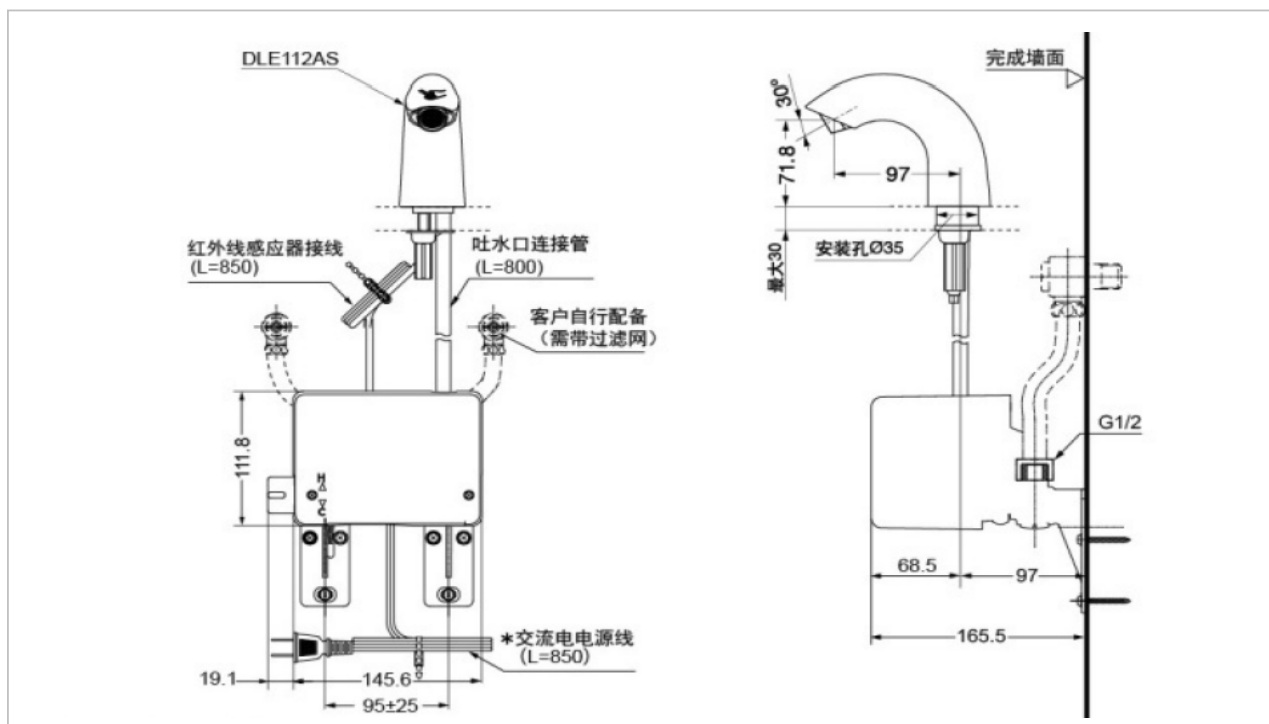

TOTO

FAUCET&SHOWER

DLE112AS/DLE414DSH

Thermostat Auto Faucet

Product Features

Water Pressure : 0.05MPa ~ 0.75MPa

Flow Rate : 2.0 L/min

Infra-red sensors