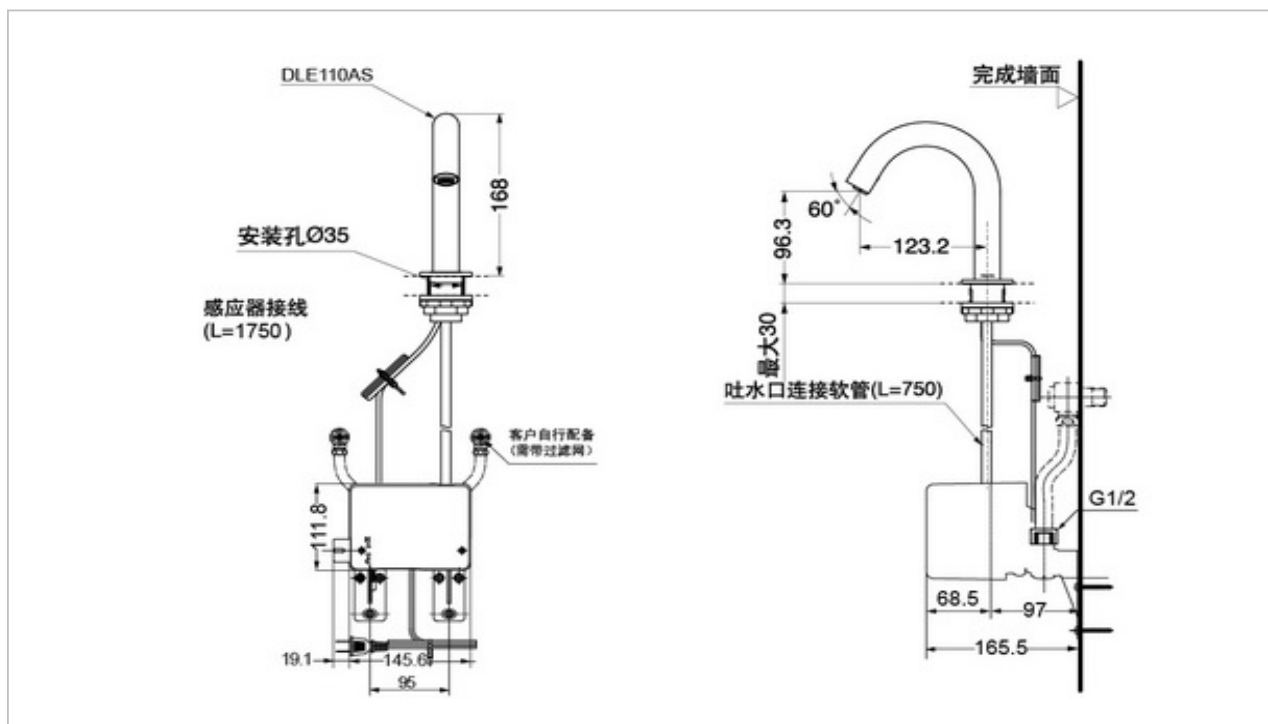

### Product Features

Water Pressure : 0.05MPa ~ 0.75MPa

Flow Rate : 2.0 L/min

Infra-red sensors