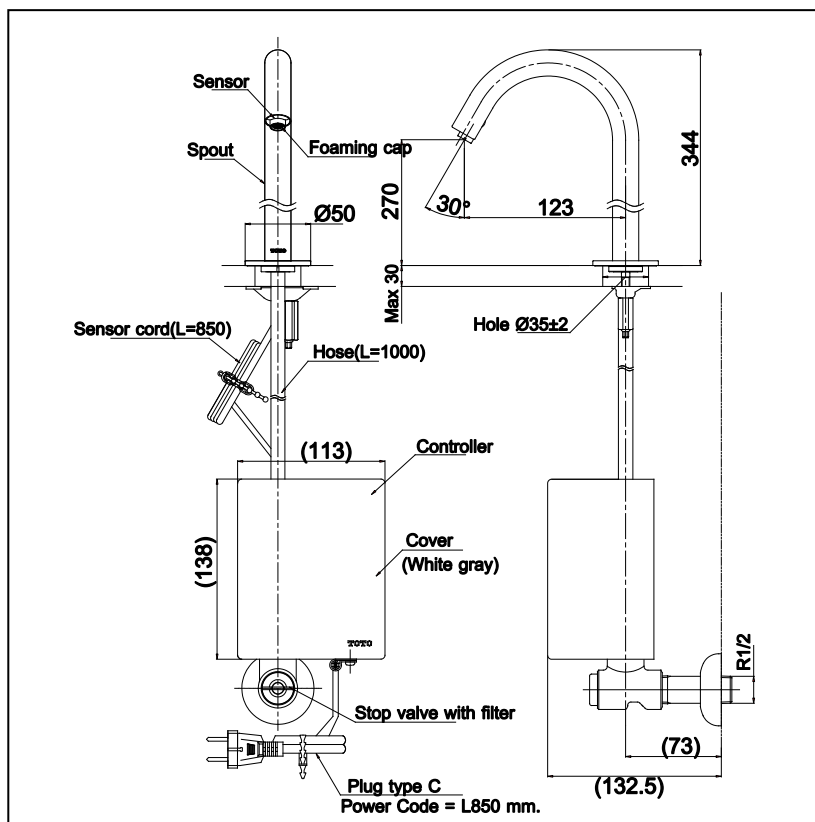

Item number: DLE110A2NK-AC AUTO FAUCETS

Features

Specifications

Water Pressure : 0.05MPa -0.75MPa
 Finish : Nickel Chrome
 Material : Brass
 Flow Rate : 1.5L/min @0.2MPa.

Parts description

- DLE110A2NK-AC
Auto Faucets (AC220V)

Drawing:

Remarks:

Please result TOTO sales representative for detail.