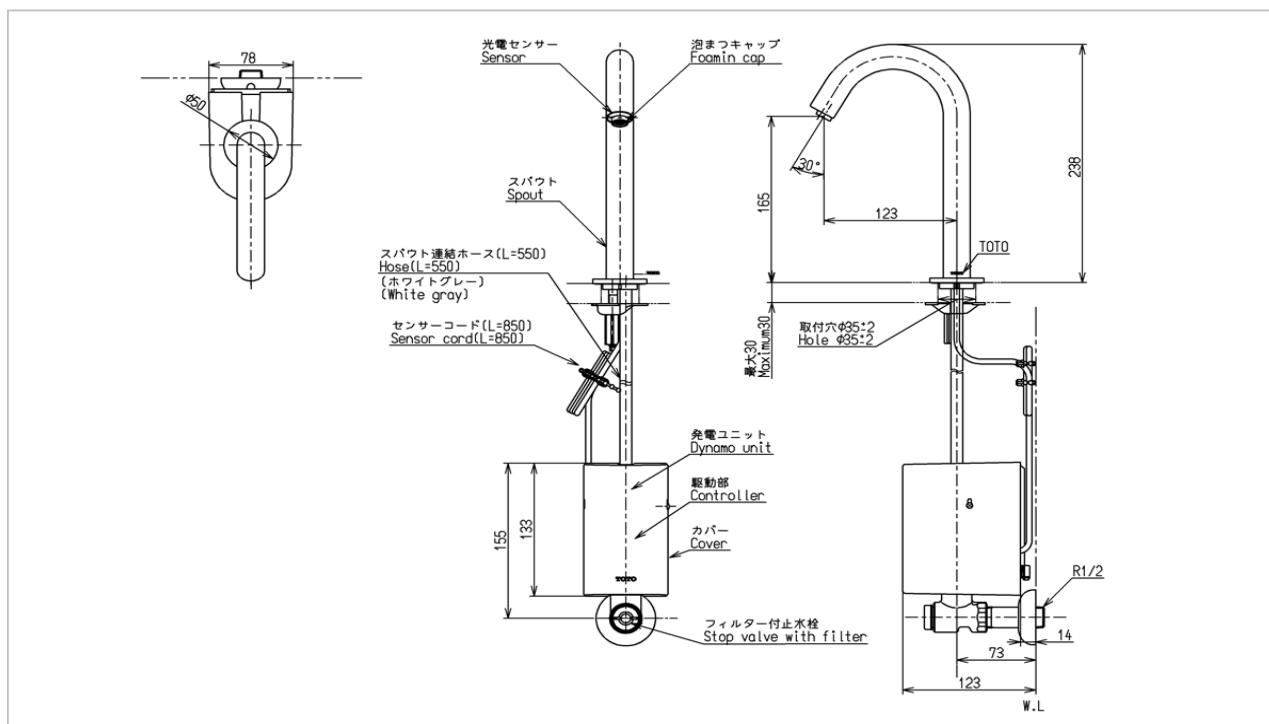

TOTO

FAUCET&SHOWER

DLE110A1RK-EC

Auto Faucet

Product Features

Water Pressure : 0.05MPa ~ 0.75MPa
Water Usage : 2.0 L/mi
Finish : Nickel Chrome

Suggestion Fittings & Parts

Remark : We reserve the right to change some parts for suitability.