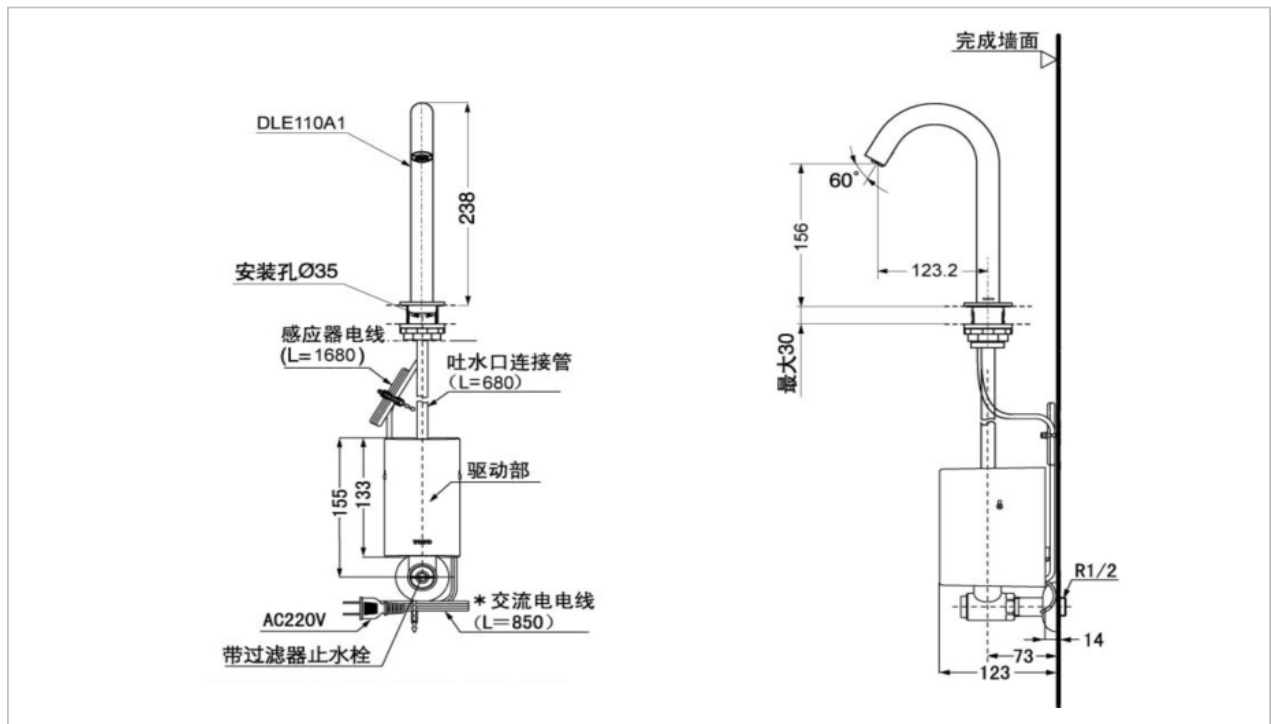

TOTO

FAUCET&SHOWER

DLE110A1R+DLE104DSH

Sensing Faucet

Product Features

Suggestion Fittings & Parts

Remark : We reserve the right to change some parts for suitability.

TOTO (THAILAND) CO.,LTD