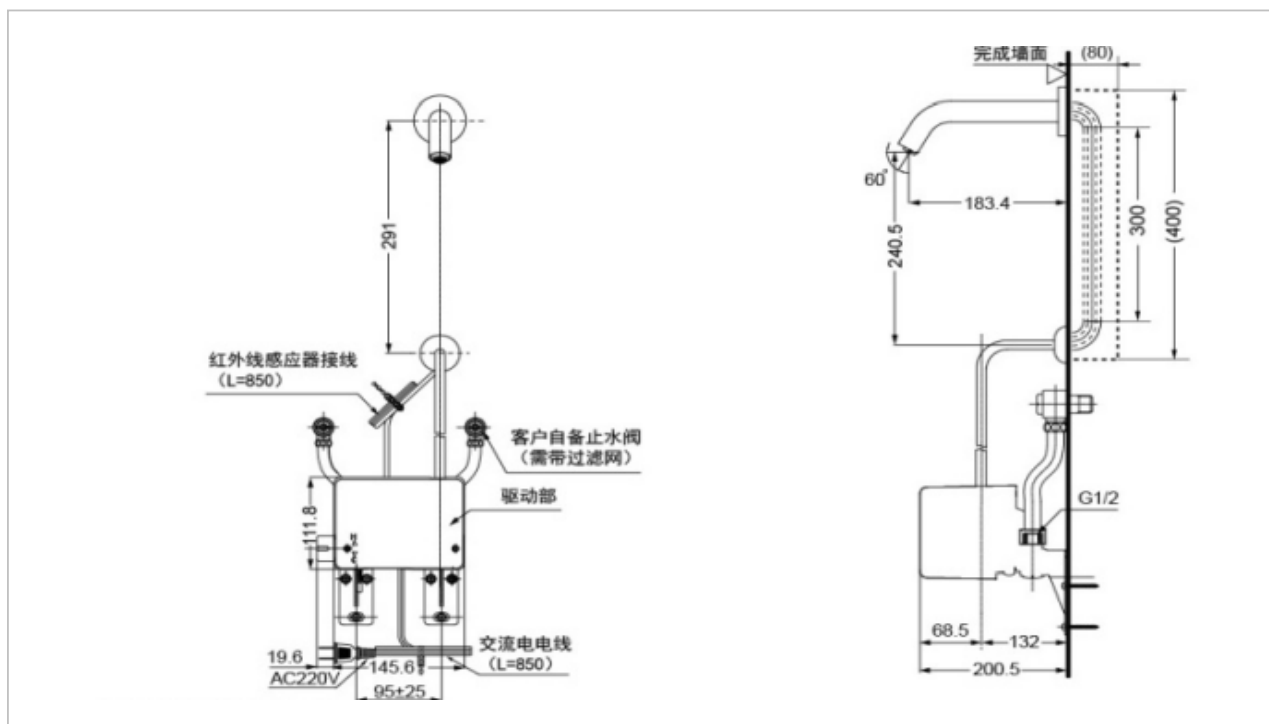

#### Product Features

Water Pressure : 0.05MPa ~ 0.75MPa

Flow Rate : 2.0 L/min

Infra-red sensors