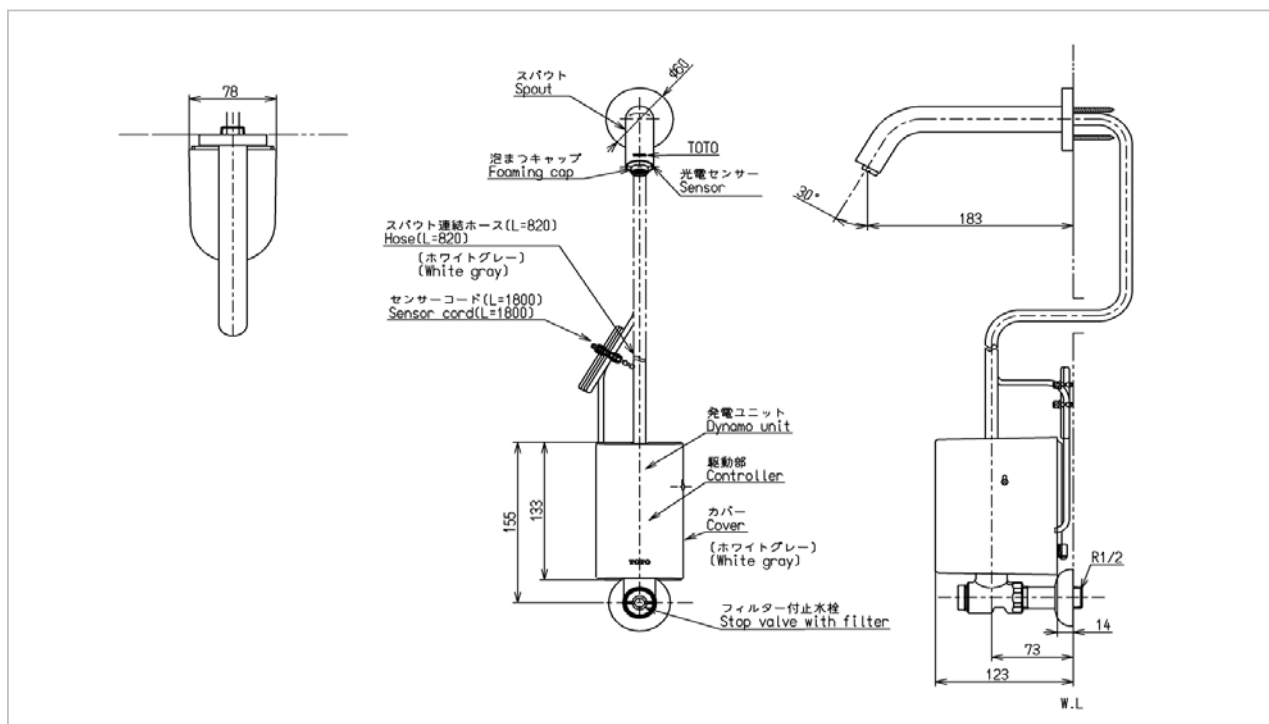

### Product Features

Water Pressure : 0.05MPa ~ 0.75MPa

Water Usage : 2.0 L/min

Finish : Nickel Chrome