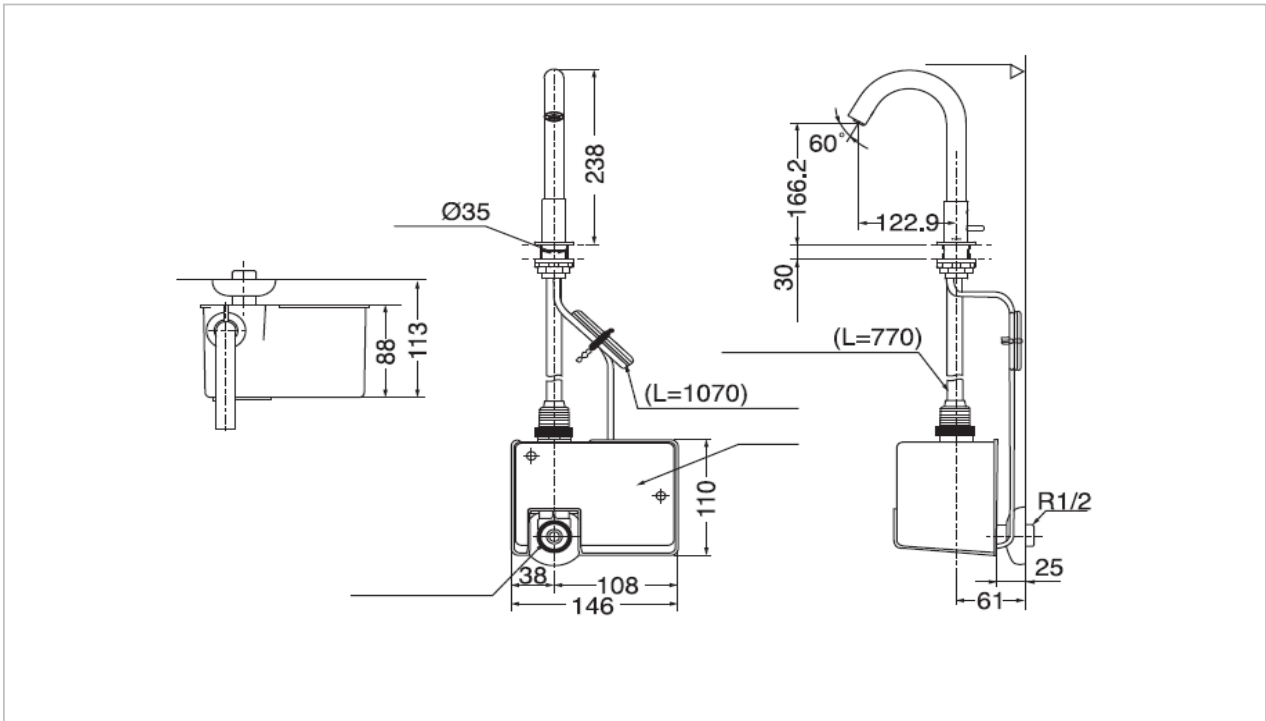

**TOTO**

**FAUCET&SHOWER**

**DLE104BSH1**

*"Eco Power" Faucet*

**Product Features**

Single Sensor Faucet with Pop-up Rod

**DLE404BSH1**

Thermostatic Sensor Faucet with Pop-up Rod