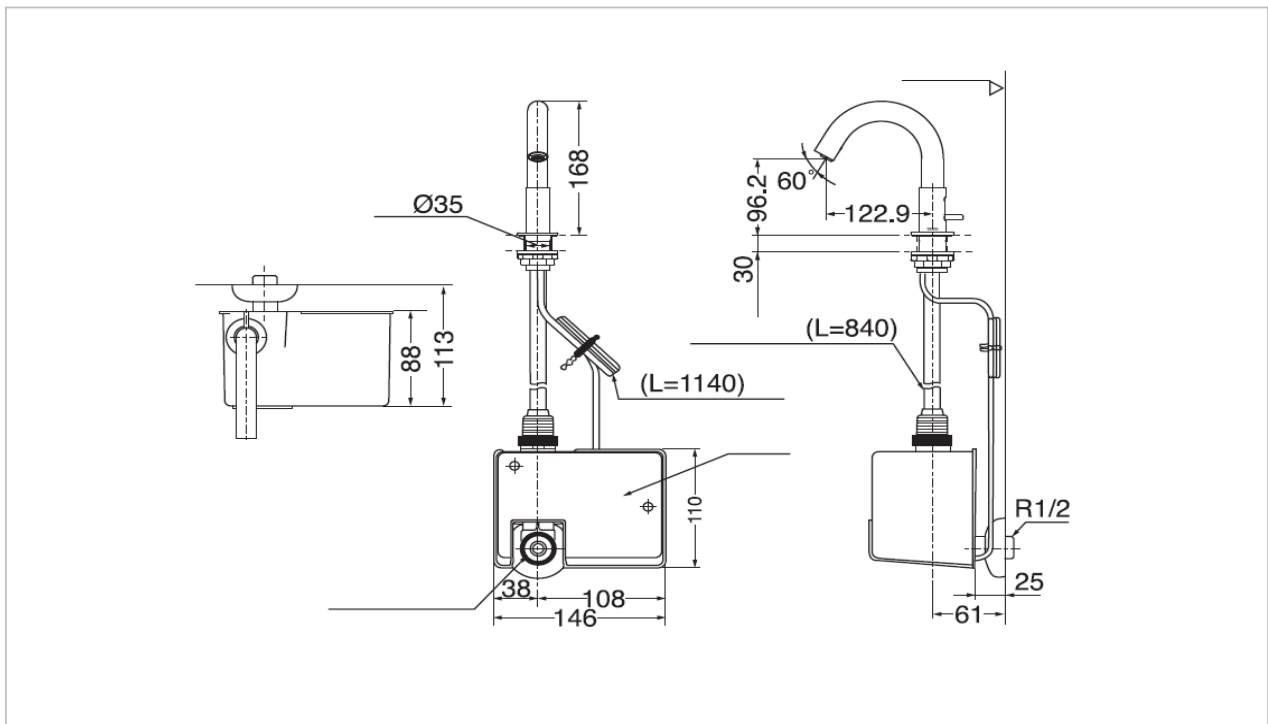

### DLE104BSH

"Eco Power" Faucet

### Product Features

Single Sensor Faucet with Pop-up Rod

DLE404BSH

Thermostatic Sensor Faucet with Pop-up Rod