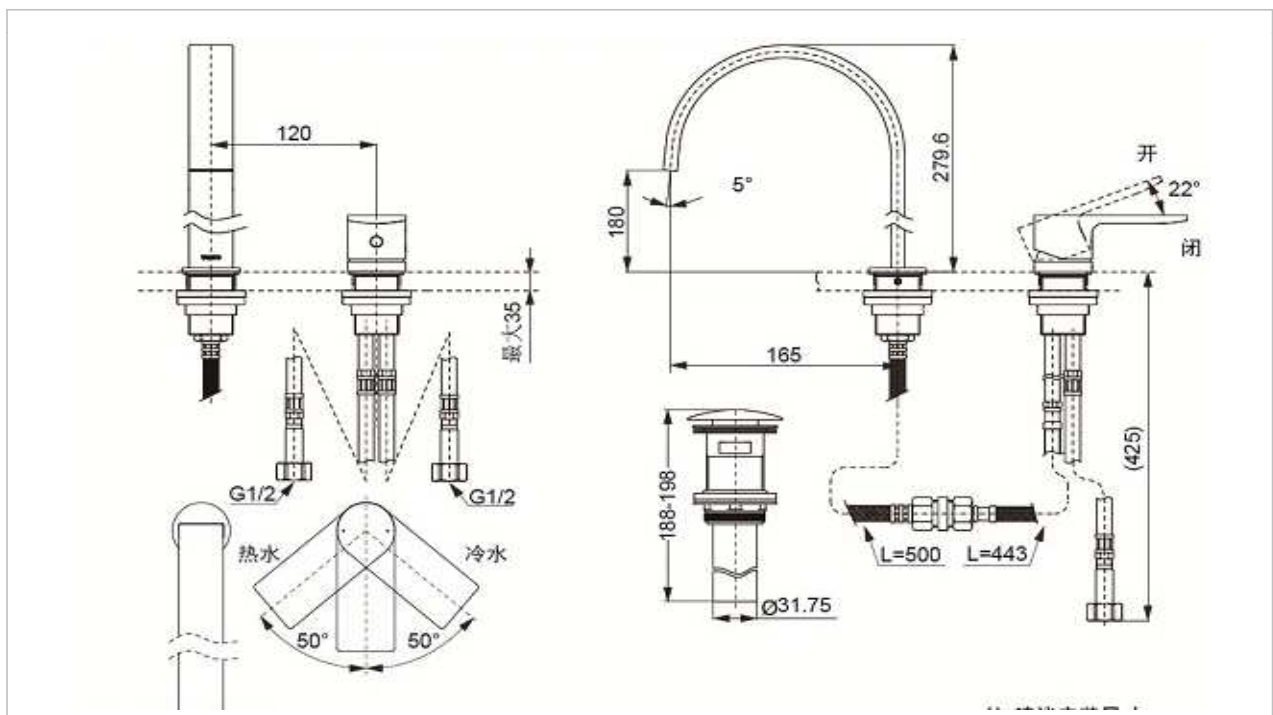

## Two-Hole Single-Handle Lavatory Mixer

### Product Features

Water Pressure : 0.05 Mpa ~ 0.75 Mpa