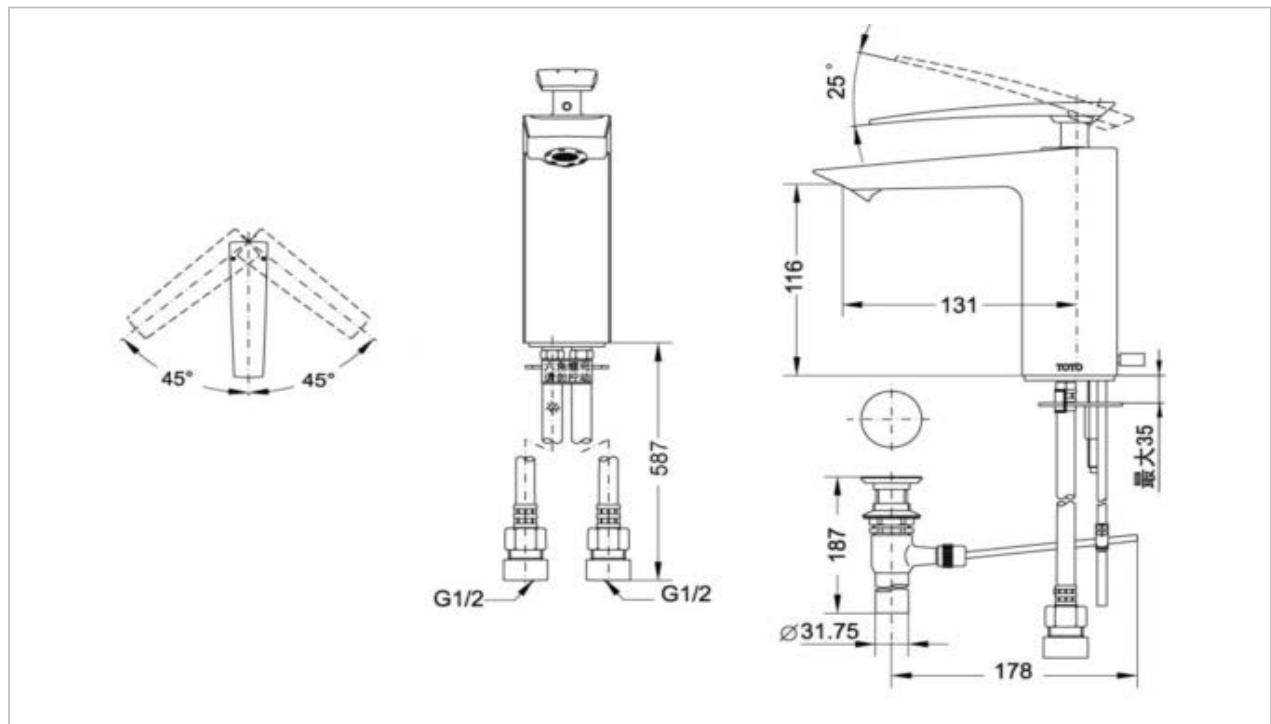

TOTO

FAUCETS

DL334S

JEWELHEX Series

Product Features

Single Lever Lavatory Faucet

Suggestion Fittings & Parts

Remark : We reserve the right to change some parts for suitability.