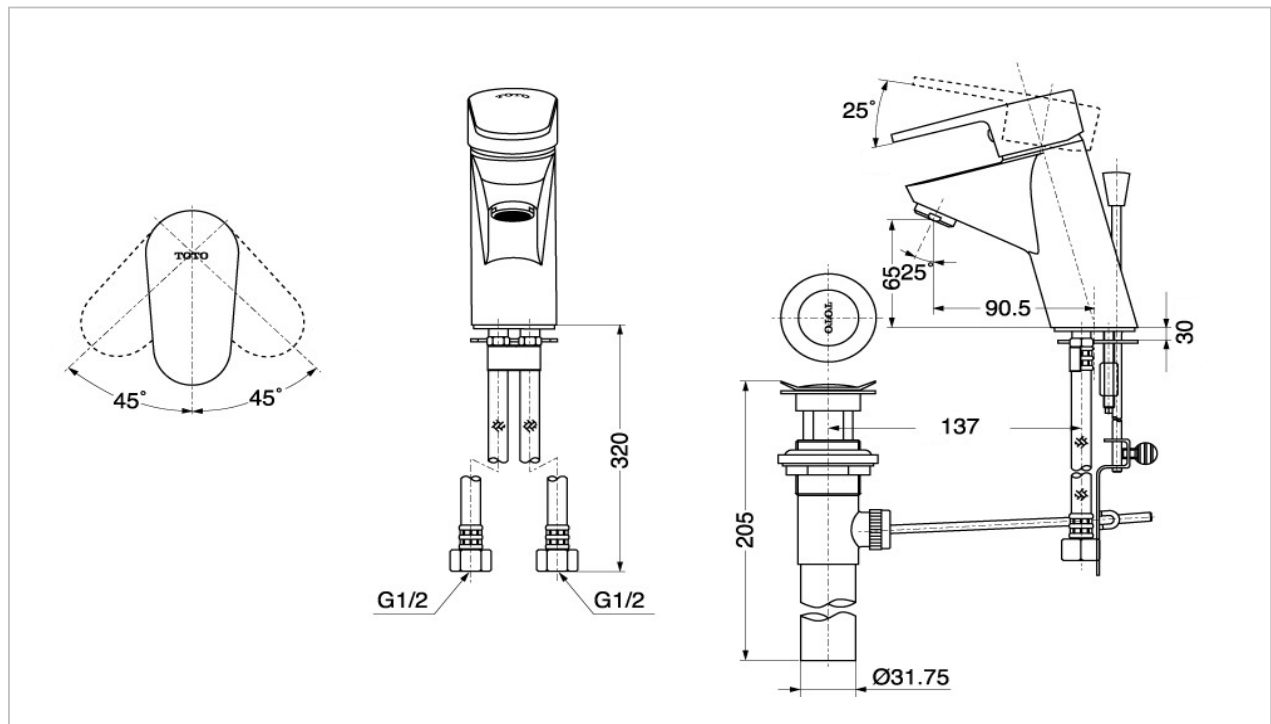

TOTO

FAUCET&SHOWER

DL323

"Vena" Faucet

Product Features

Vena Series

Single Lever Lavatory Faucet with Pop-up Rod

Suggestion Fittings & Parts