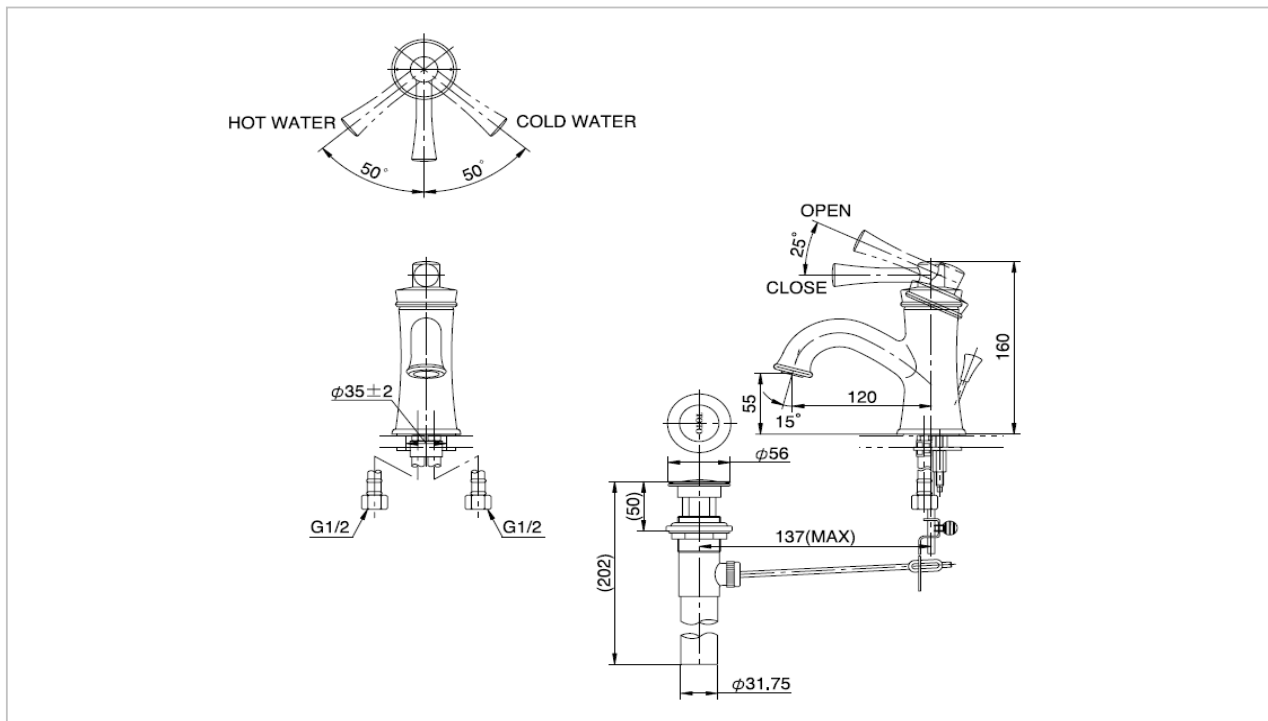

**TOTO**

**FAUCET&SHOWER**

**DL313 - 1**

*"Gloria" Faucet*

### Product Features

Gloria Series  
Single Lever Lavatory Faucet with Pop-up Waste  
Ceramic Handle