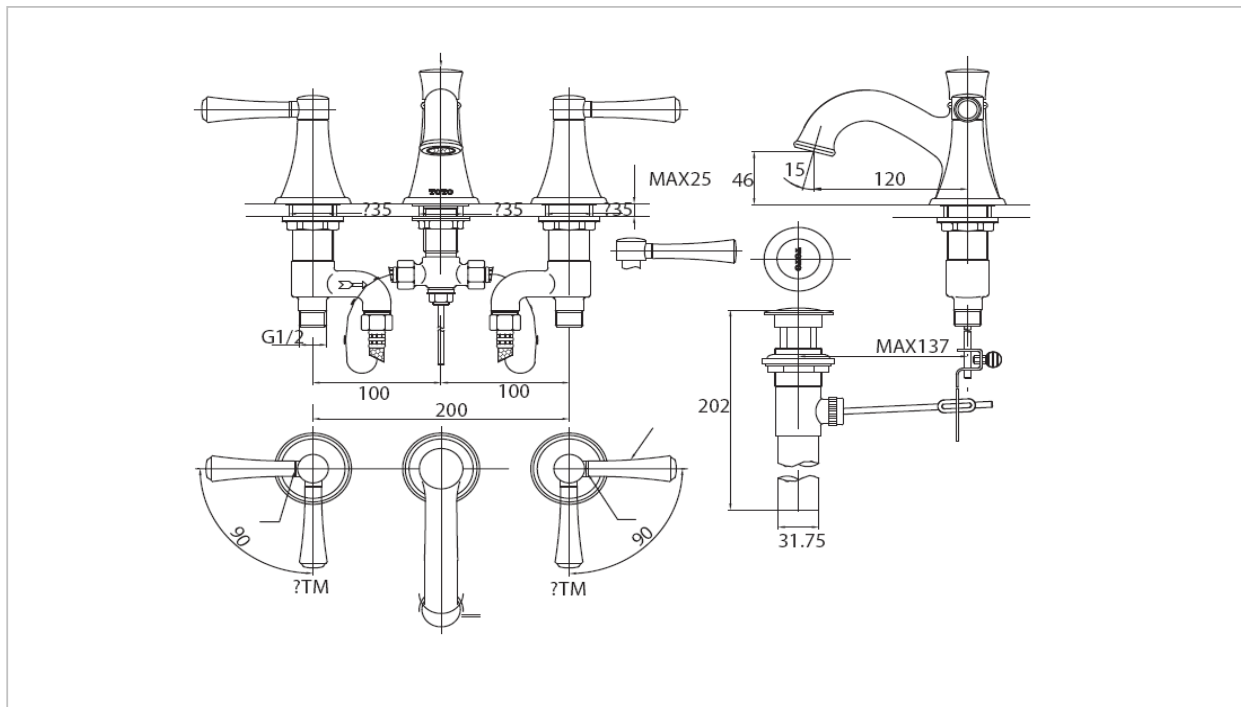

TOTO

FAUCET&SHOWER

DL207 - 1

"Gloria" Faucet

Product Features

Gloria Series
8" Lavatory Faucet with Pop-up Waste
Ceramic Handle

Suggestion Fittings & Parts

Remark : We reserve the right to change some parts for suitability.