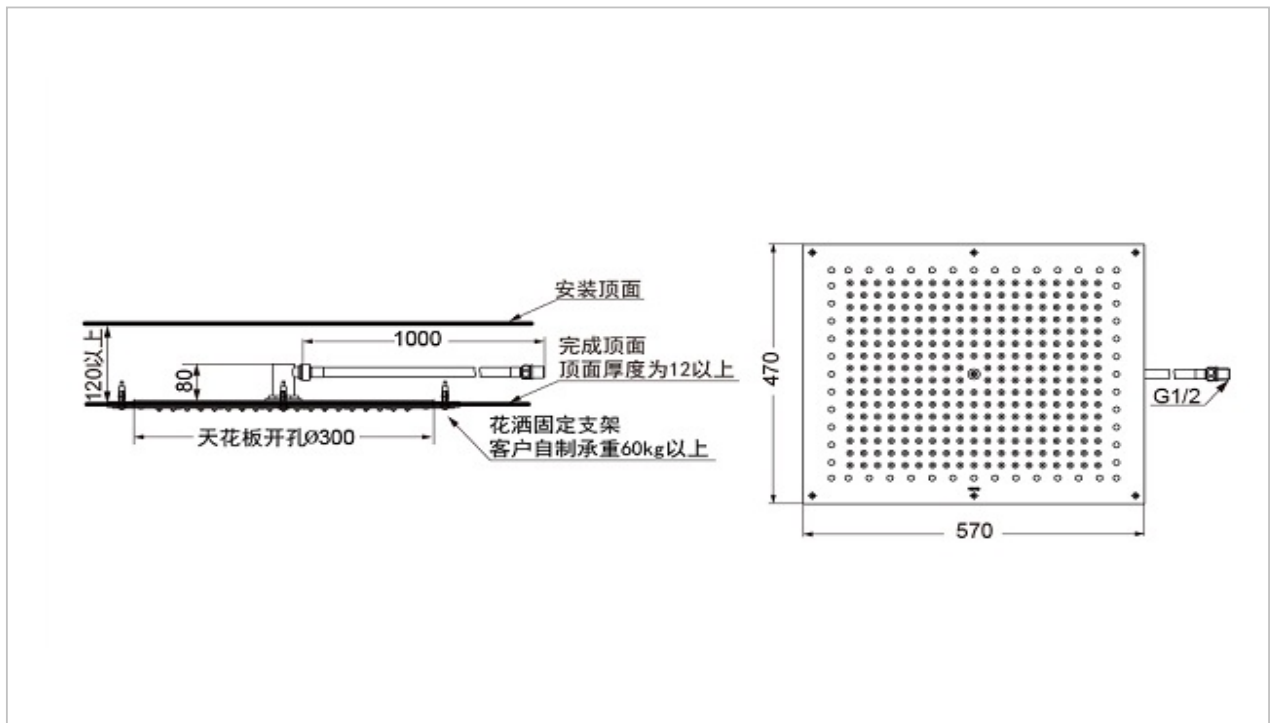

TOTO

FAUCET&SHOWER

DBX127C

Fixed Shower

Product Features

Ceiling Mounted Overhead Shower
Size : 570 x 470 mm.

Suggestion Fittings & Parts

Remark : We reserve the right to change some parts for suitability.