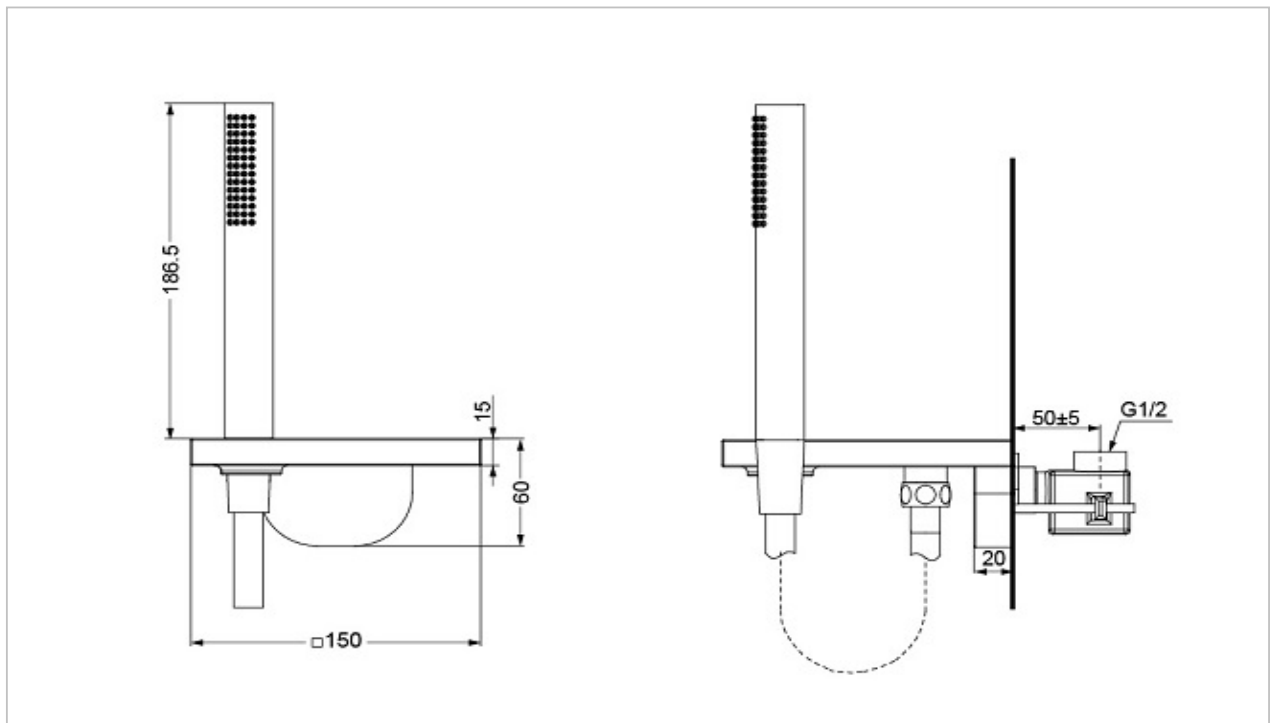

TOTO

FAUCET&SHOWER

DBX125CF

Hand Shower

Product Features
Aerial Hand Shower Set

Suggestion Fittings & Parts

Remark : We reserve the right to change some parts for suitability.

TOTO (THAILAND) CO.,LTD