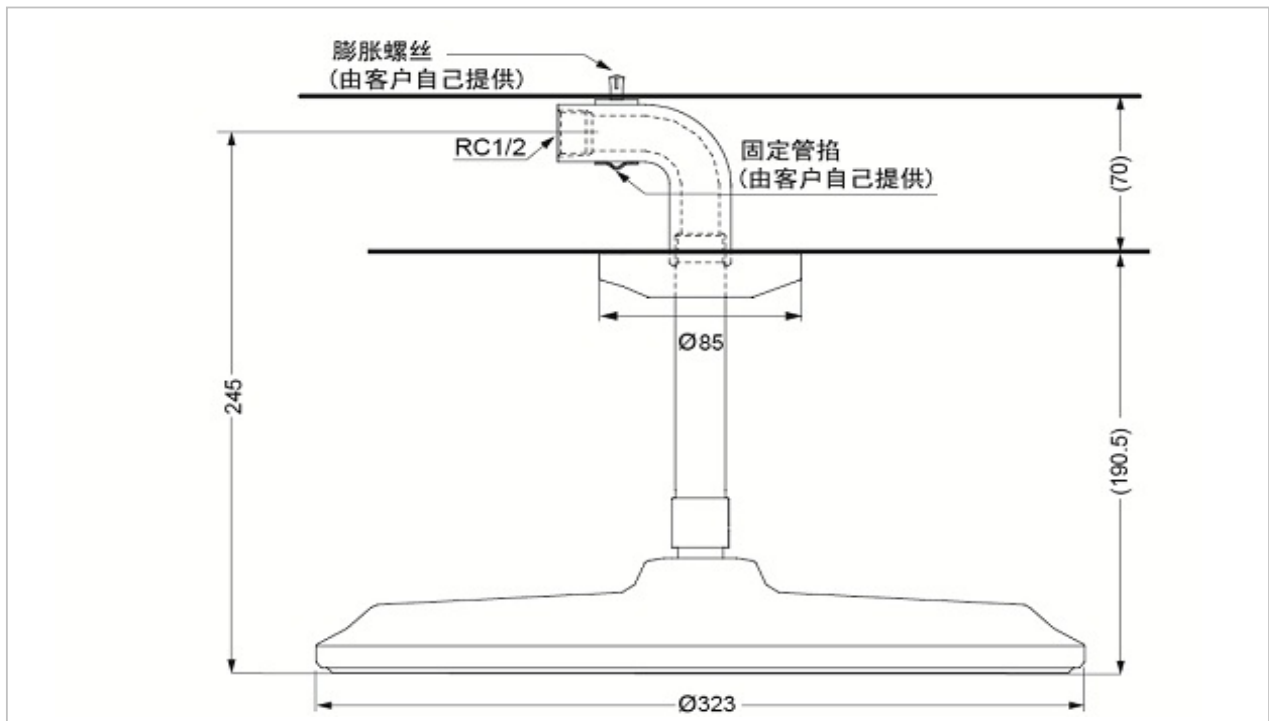

### DBX121-1CAM# PG

Fixed Shower

### Product Features

Ceiling Mounted Overhead Shower  
Size : 323 mm  
Color : Gold

Ref.  
DBX121-1CAM # PG : Gold  
DBX121-1CAM : Silver