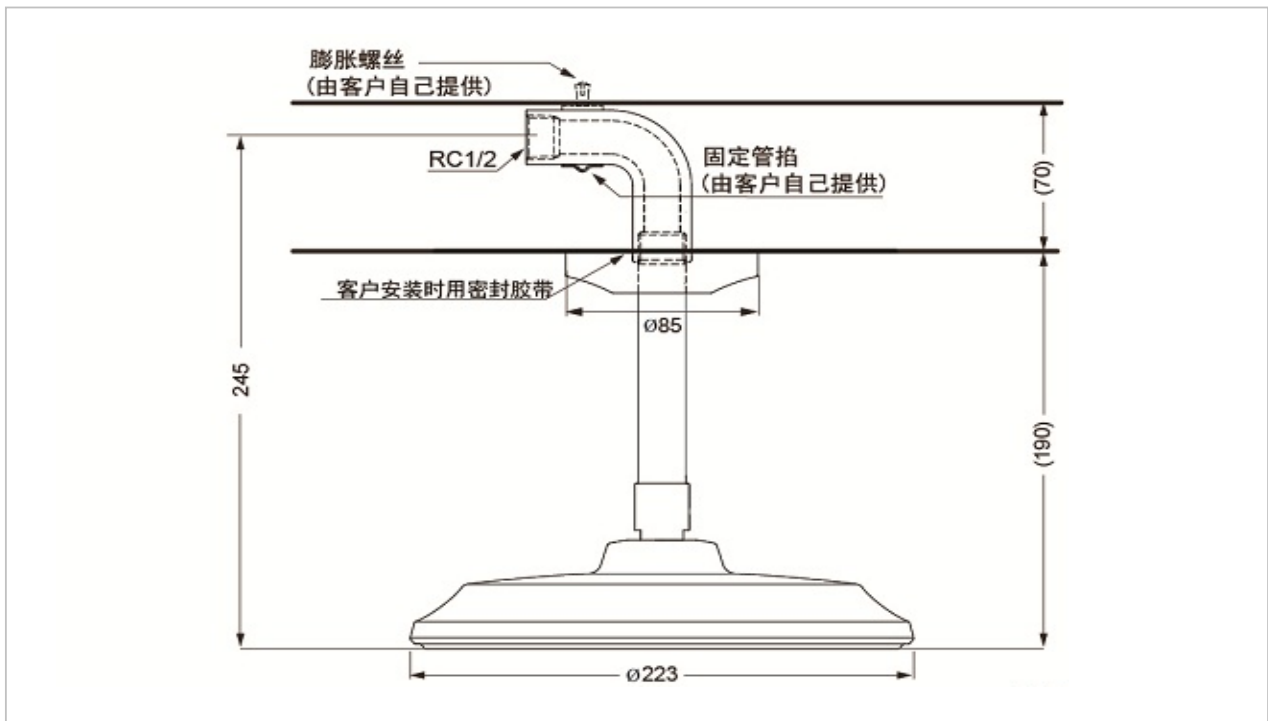

TOTO

FAUCET&SHOWER

DBX120-1CAM # PG

Fixed Shower

Product Features

Ceiling Mounted Overhead Shower
Size : 150 mm
Color : Gold

Ref.
DBX120-1CAM # PG : Gold
DBX120-1CAM : Silver

Suggestion Fittings & Parts