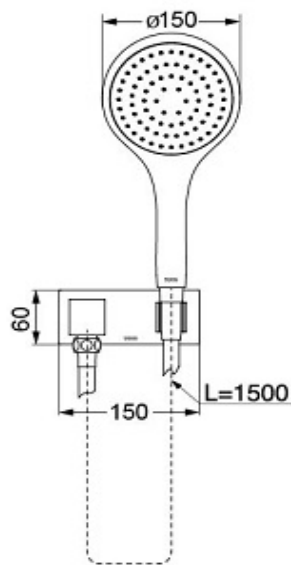

TOTO

FAUCET&SHOWER

DBX118CAF # PG

Hand Shower

Product Features

Wall - Mounted Handshower with water outlet
Size : 150 mm
Color : Gold

Ref.
DBX118CAF # PG : Gold
DBX118CAF : Silver

() 建议安装尺寸