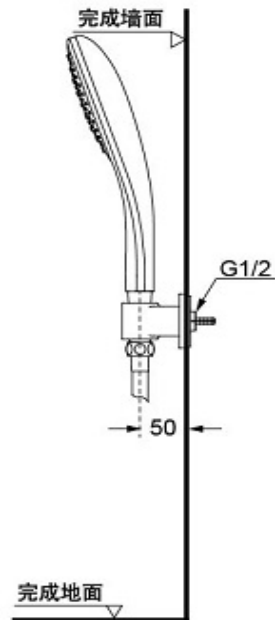

TOTO

FAUCET&SHOWER

DBX118CAF # PG

Hand Shower

Product Features

Wall - Mounted Handshower with water outlet
Size : 150 mm
Color : Gold

Ref.
DBX118CAF # PG : Gold
DBX118CAF : Silver

() 建议安装尺寸