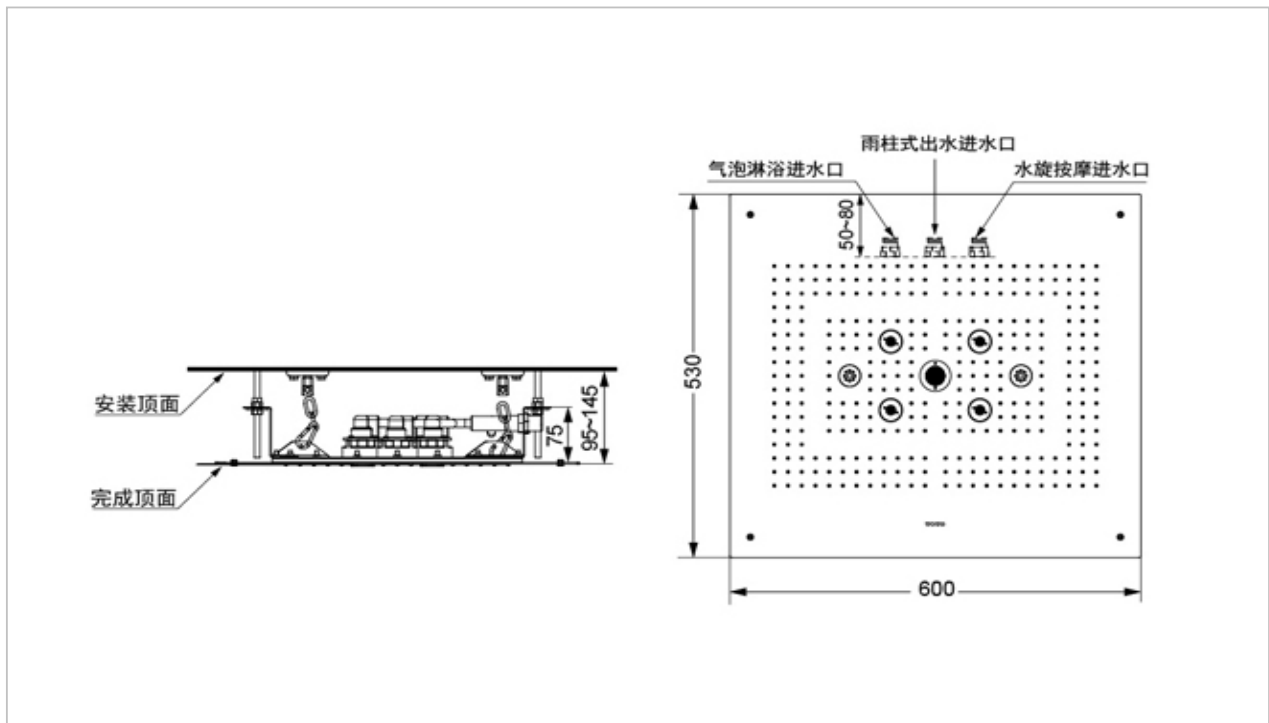

TOTO

FAUCET&SHOWER

DBX117CA

Fixed Shower

Product Features
Aerial Ceiling Mounted Overhead Shower

Suggestion Fittings & Parts

Remark : We reserve the right to change some parts for suitability.

TOTO (THAILAND) CO.,LTD