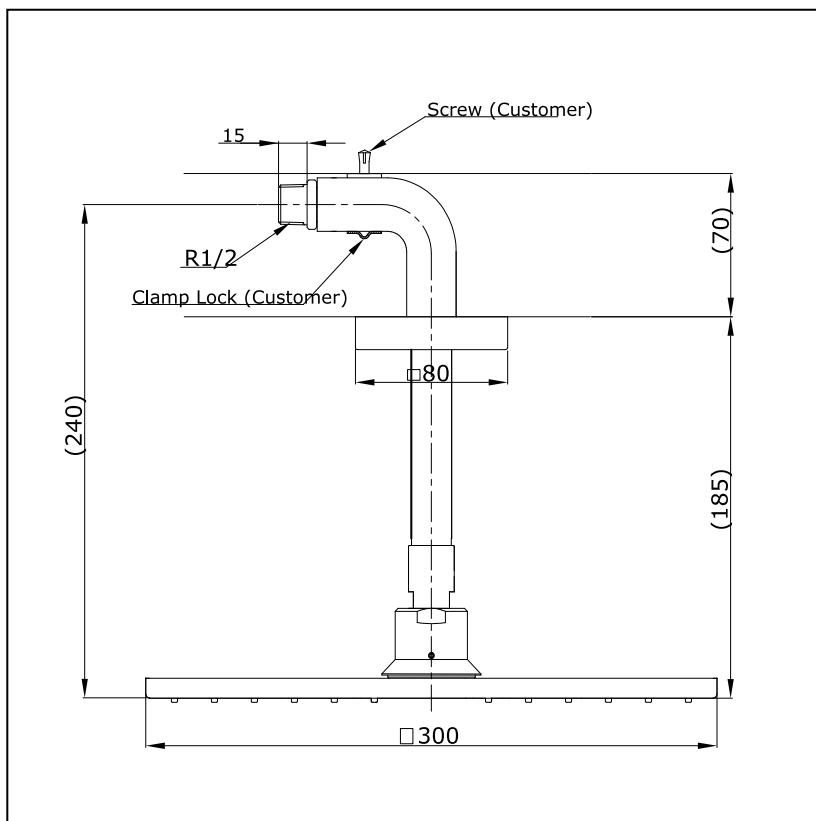

Item number: **DBX114-1CAM**    **FIXED SHOWER**

## Specifications

Water Pressure : 0.05MPa -0.75MPa  
 Hole : 1 Hole  
 Finish : Nickel Chrome  
 Material : Brass  
 Flow Rate/ : <9L/min @0.1MPa.  
 Water usage

## Parts description

- **DBX114-1CAM**

Ceiling Mounted Aerial Fixed Shower Head (Size : 300 x 300 mm.)

## Drawing: