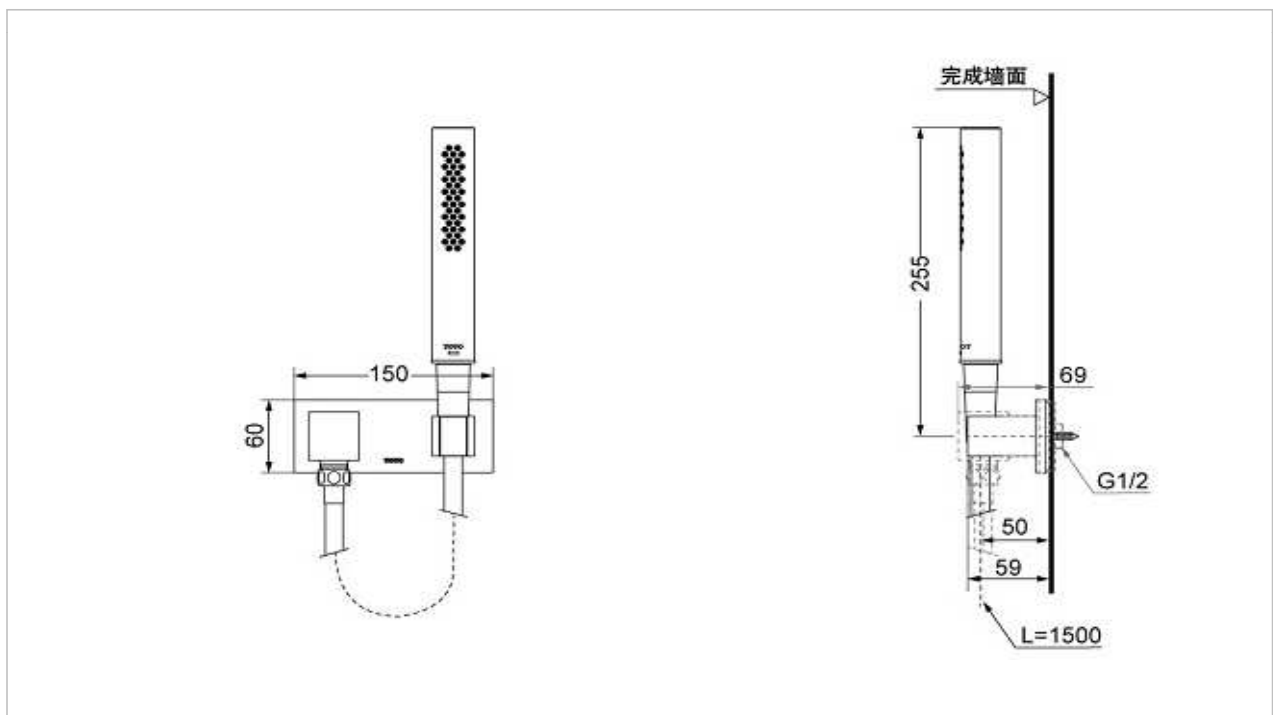

# DBX111CAF2

Wall-Mounted Handshower

## Product Features

Water Pressure : 0.05 Mpa ~ 0.75 Mpa