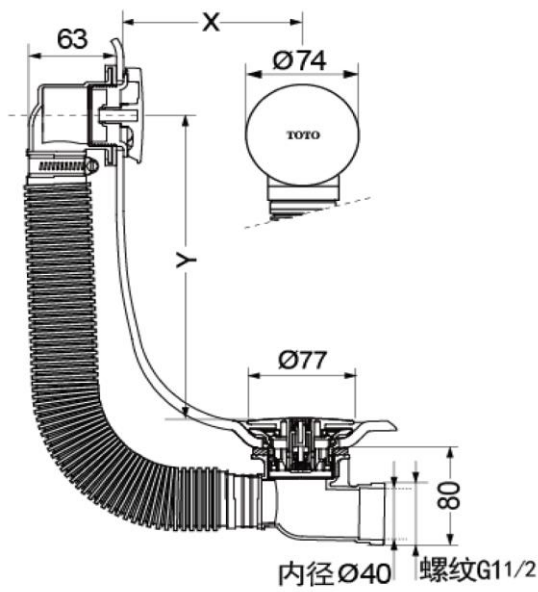

Pop-Up Waste for Bathtub

Product Features

DB601R-1B	$400 < x+y < 485$
DB601R-2B	$485 < x+y < 585$
DB601R-3B	$585 < x+y < 685$

Suggestion Fittings & Parts

Remark : We reserve the right to change some parts for suitability.