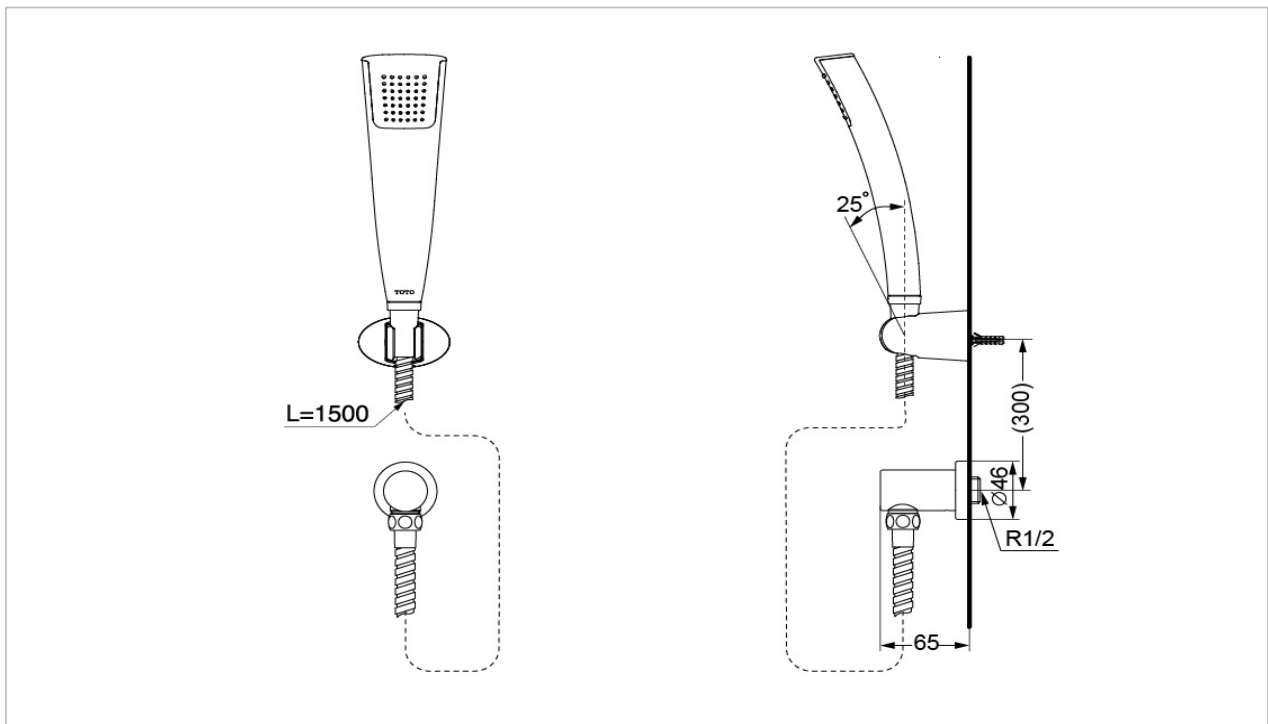

TOTO

FAUCET&SHOWER

DB200CAF

Hand Shower

Product Features

Suggestion Fittings & Parts

Remark : We reserve the right to change some parts for suitability.

TOTO (THAILAND) CO.,LTD