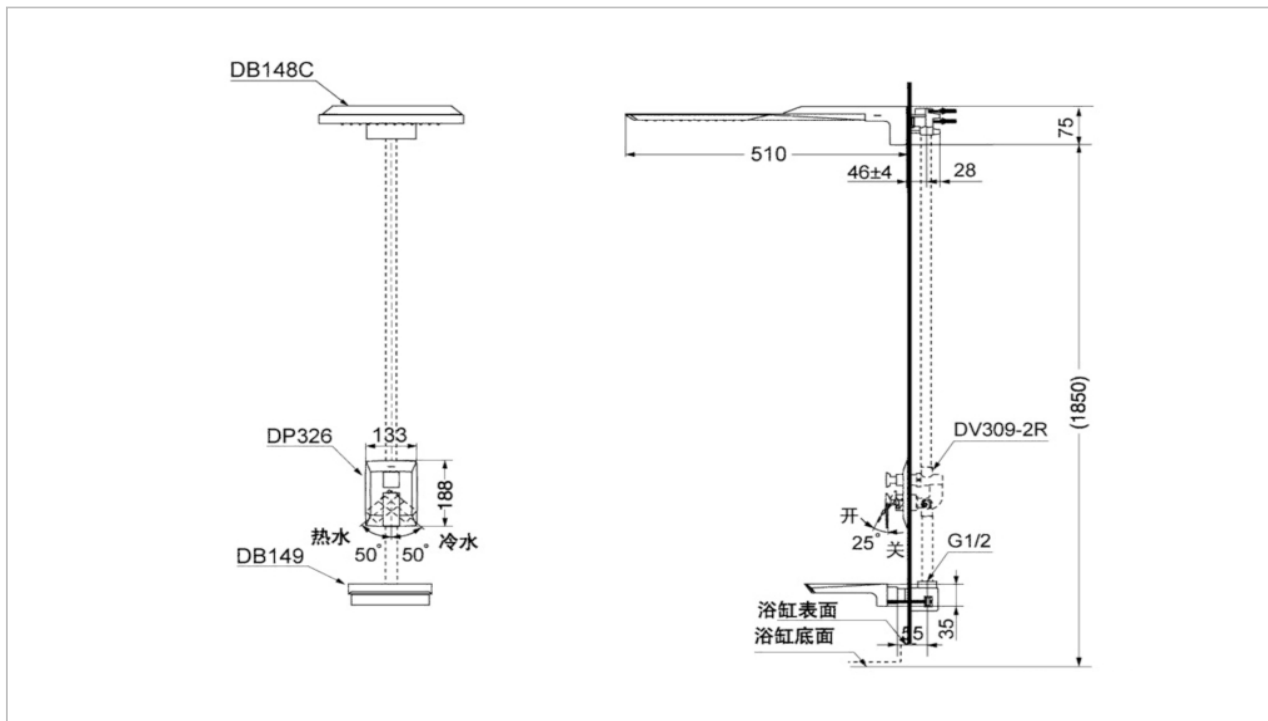

TOTO

FAUCETS

DB148C
DP326
DV309
DB149

Fixed Shower Set

Product Features

Suggestion Fittings & Parts

Remark : We reserve the right to change some parts for suitability.

TOTO (THAILAND) CO.,LTD