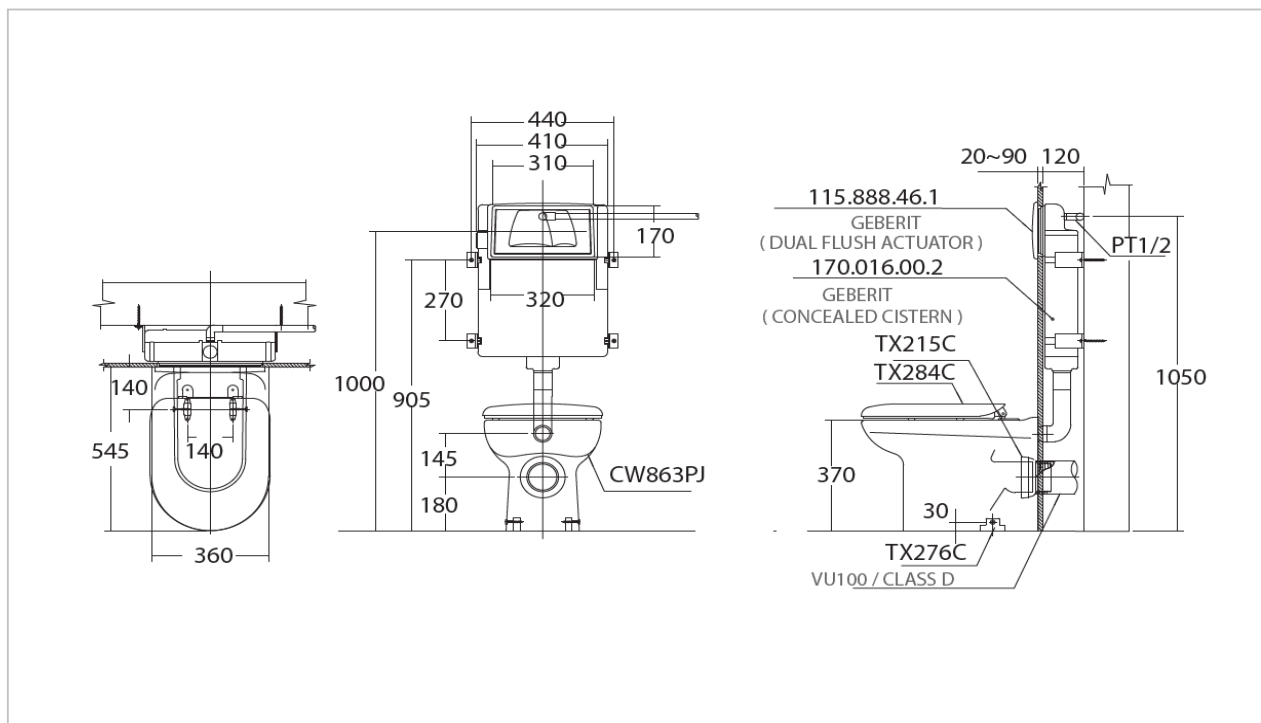

TOTO

TOILET

CWT863PJ

"Omni" Wall Faced Toilet

Product Features

Wall Faced Toilet (For Concealed Tank)

Flush System : Wash Down

Bowl Shape : European Std.

P-Trap : 180 mm

Concealed Tank:

-C9566 กดชำระด้านหน้า

-C9567 กดชำระด้านบน

Suggestion Fittings & Parts

CW863PJ Closet Body
TX284 Seat & Cover

TX215C Slip-in Connector
TX276C Fixing Bracket

Remark : We reserve the right to change some parts for suitability.