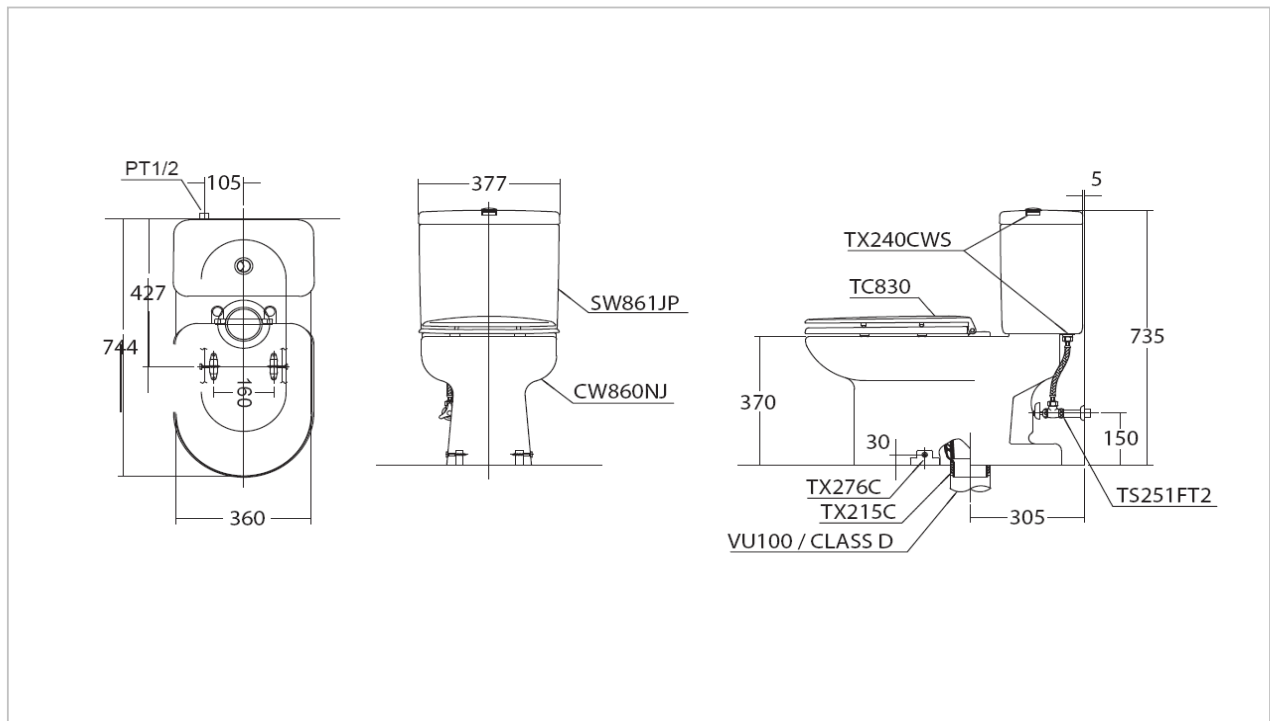

TOTO

TOILET

CWT860

"Omni" Two Piece Toilet

Product Features

Dual Flush Two Piece Toilet
Flush System : Wash Down(6/3L)
Bowl Shape : European Std.
Rough-in : 305 mm

Suggestion Fittings & Parts

Remark : We reserve the right to change some parts for suitability.