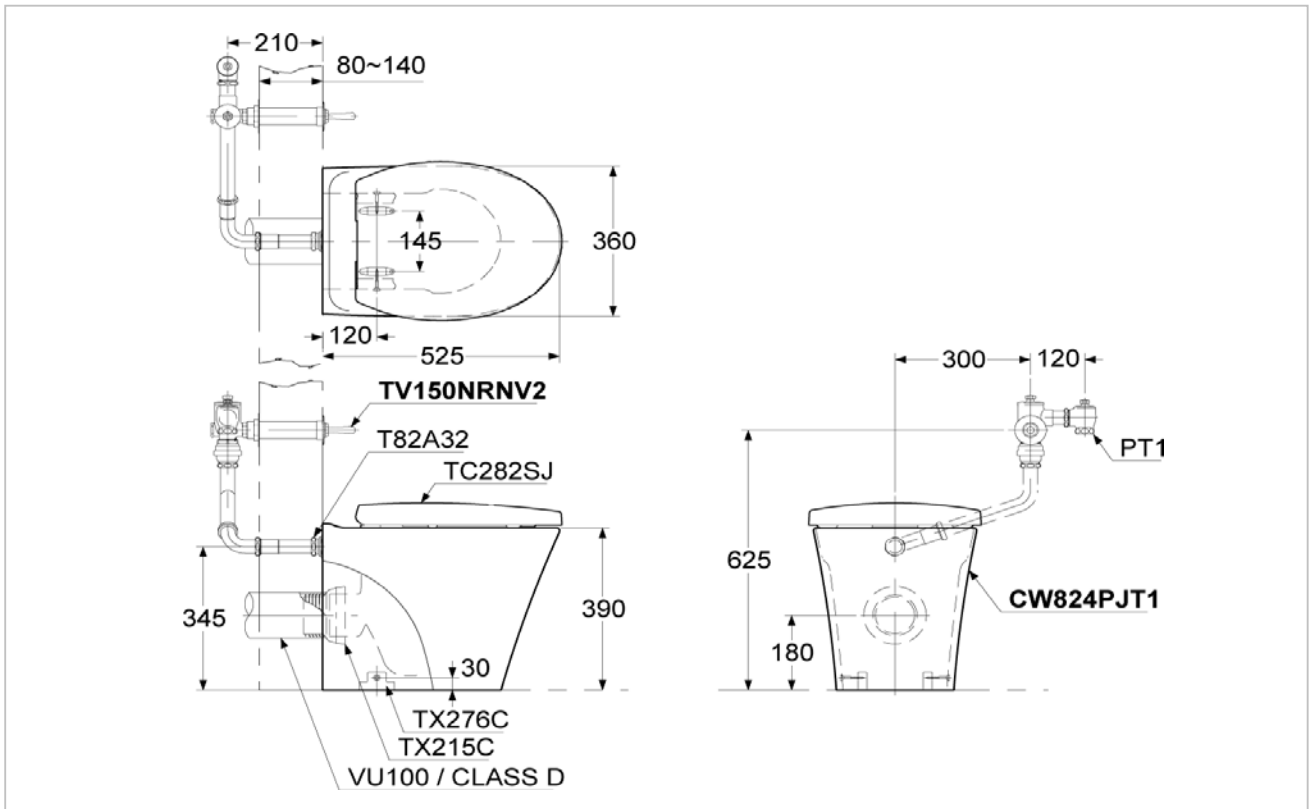

#### Toilet for Flush Valves

#### Product Features

- Wall Faced Toilet(For Flush Valve)
- Water Consumption : 6L
- Bowl Shape : Round
- Rough-in : 180 mm (P-Trap)
- Seat & Cover : TC282SJ
- Size : 360W x 525D x 390H mm

Suggestion Fittings & Parts