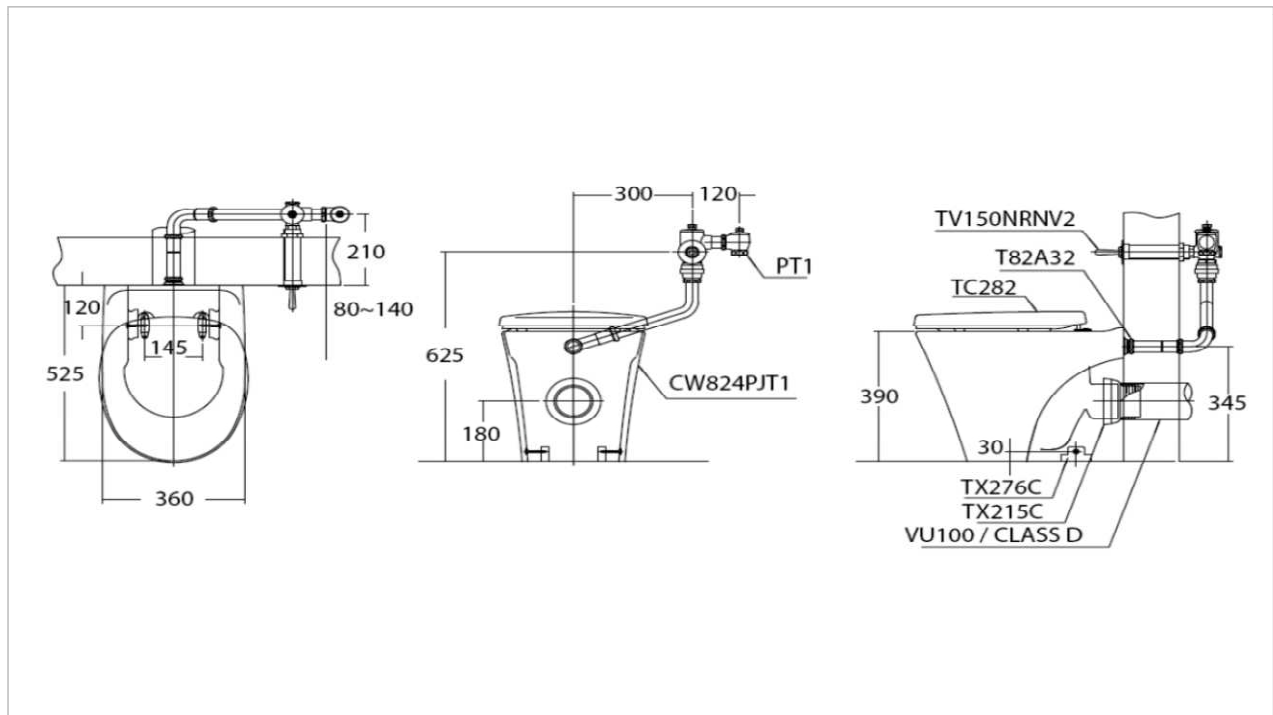

TOTO

TOILET

CWT824NPJT1

Wall Faced Toilet

Product Features

Wall Faced Toilet (For Concealed Flush Valve)
Flush System : TORNADO II
Bowl Shape : European Std.
P-Trap : 180 mm

Suggestion Fittings & Parts

CW824PJ Closet Body w/Tank Trim
TX215C Slip-in Connector
TC282 Seat & Cover