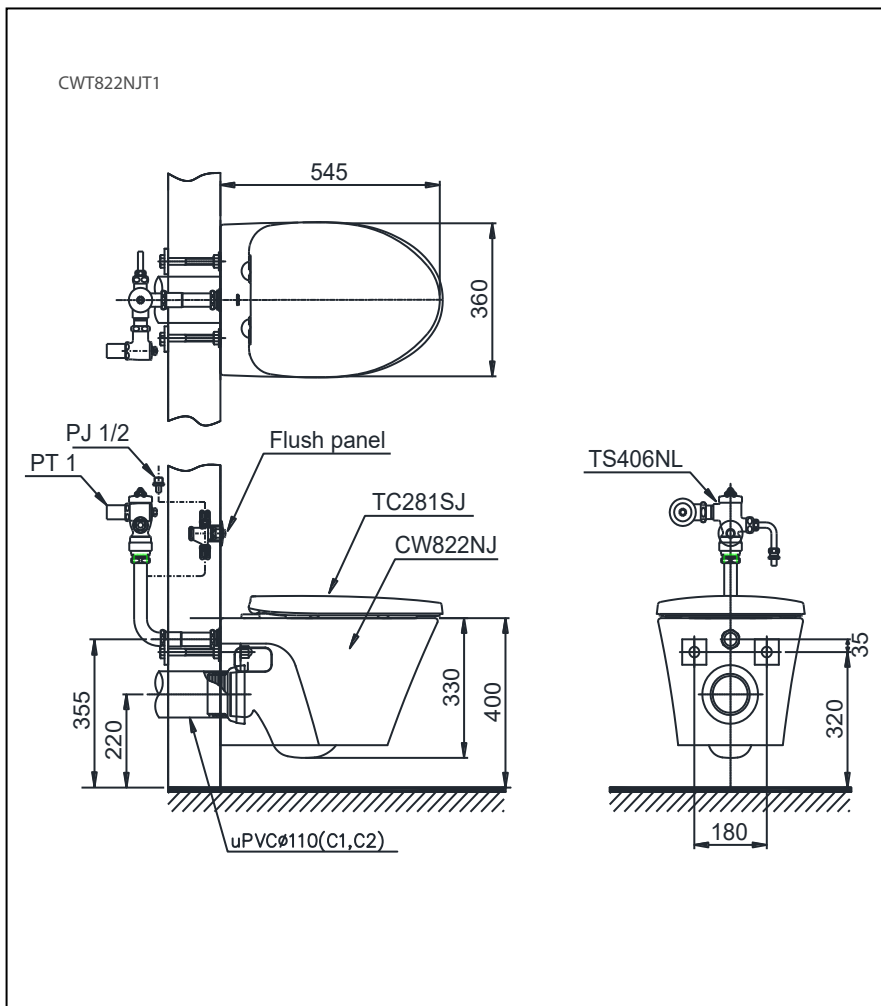

Item number: **CWT822NJT1**

Wall Hung Toilet
With Soft -closing Seat & Cover

Drawing:

Features

- Stylish design for AVANTE Suite
- Soft-closing seat & cover
- Fully skirted styling with concealed trapway for easy cleaning
- Wall hung type easy cleaning

Specifications

Flush System	: Wash Down
Water Use	: 6.0 (L)
Bowl Shape	: Elongated
Rough -in	: 220 (mm)
Water Pressure	: 0.05~0.70 (MPa)
Size	: 360Wx545Dx345 H(mm)

Parts description

- CWT822NJ
Toilet bowl
- CW822NJ
Toilet Body

Optional part

- TS406NL
Manual Flush valve
- TC281SJ
Soft-closing Seat & Cover
- WH004
Wall-embedded holder

Colors

White