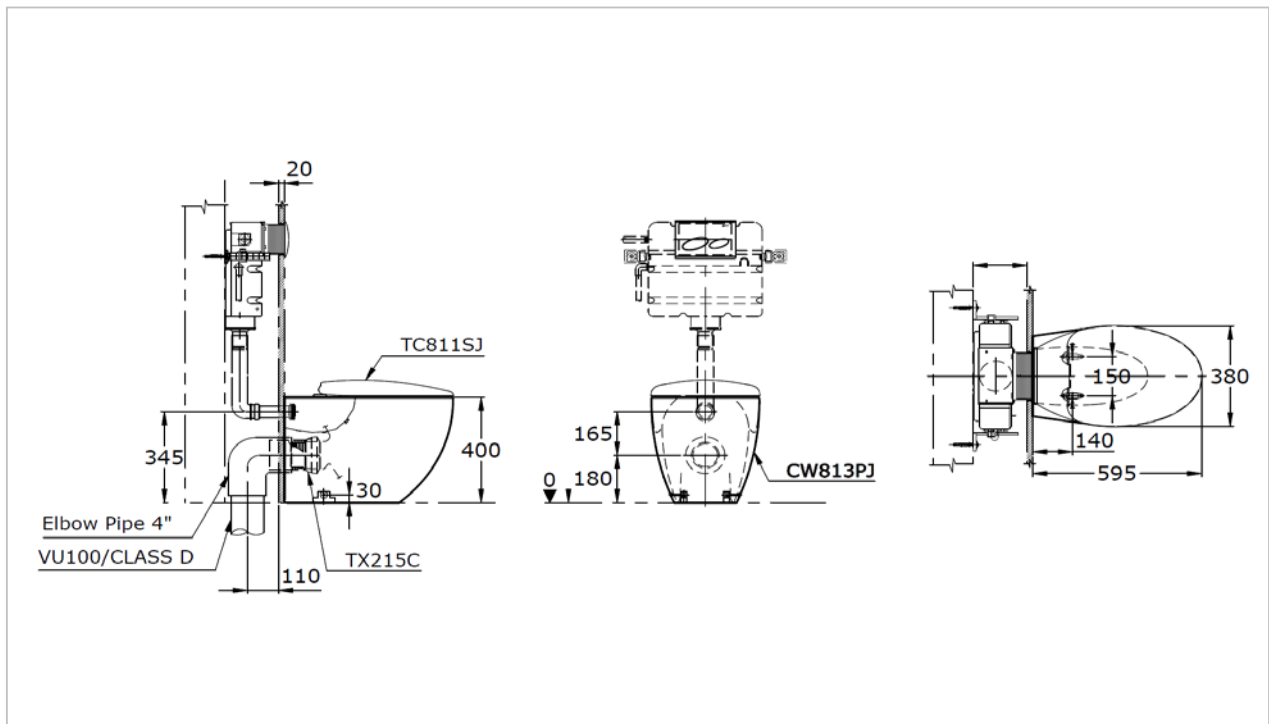

TOTO

TOILET

CWT813JWS

"Le Muse" Wall Hung Toilet

Product Features

Flush System : WashDown , Dual Flush
Water Use : 4.5 / 3 L
Rough In : H = 180
Size : 380 x 595 x 400 mm.

Suggestion Fittings & Parts

Remark : We reserve the right to change some parts for suitability.