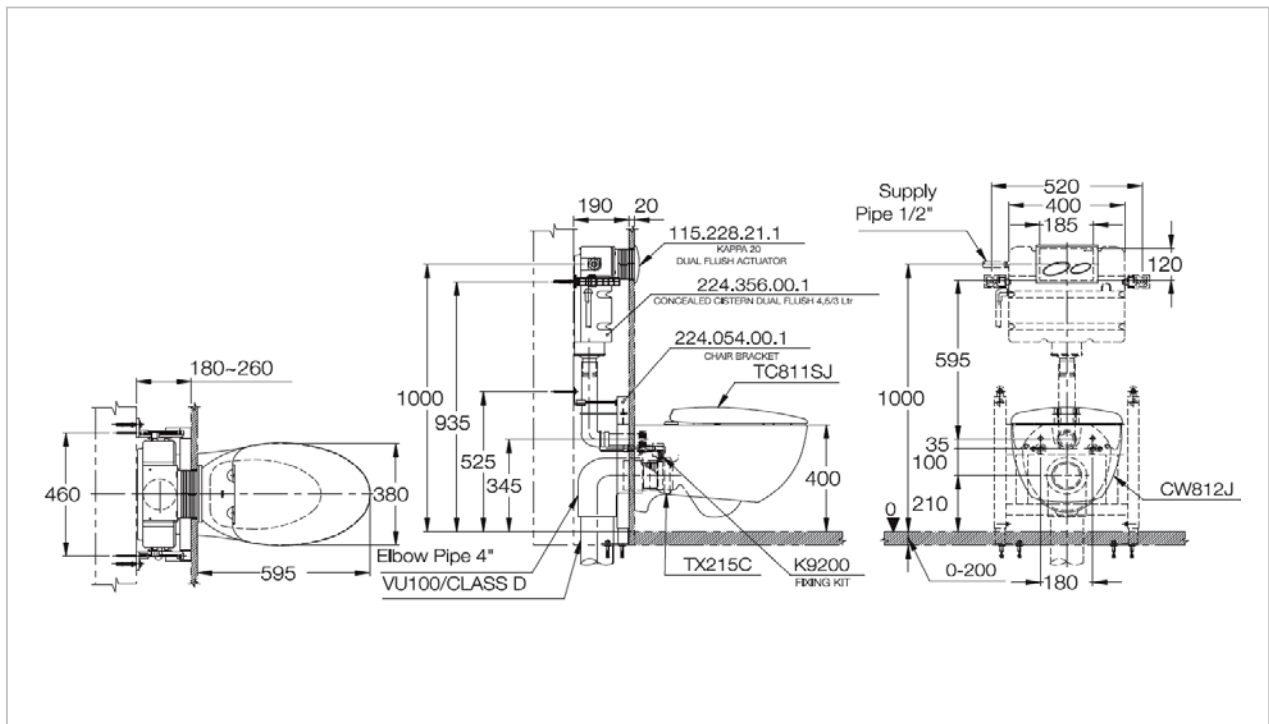

TOTO

TOILET

CWT812JWS

"Le Muse" Wall Hung Toilet

Product Features

Flush System : WashDown , Dual Flush
Water Use : 4.5 / 3 L
Rough In : H = 210
Size : 380 x 595 x 346 mm.

Suggestion Fittings & Parts

Remark : We reserve the right to change some parts for suitability.