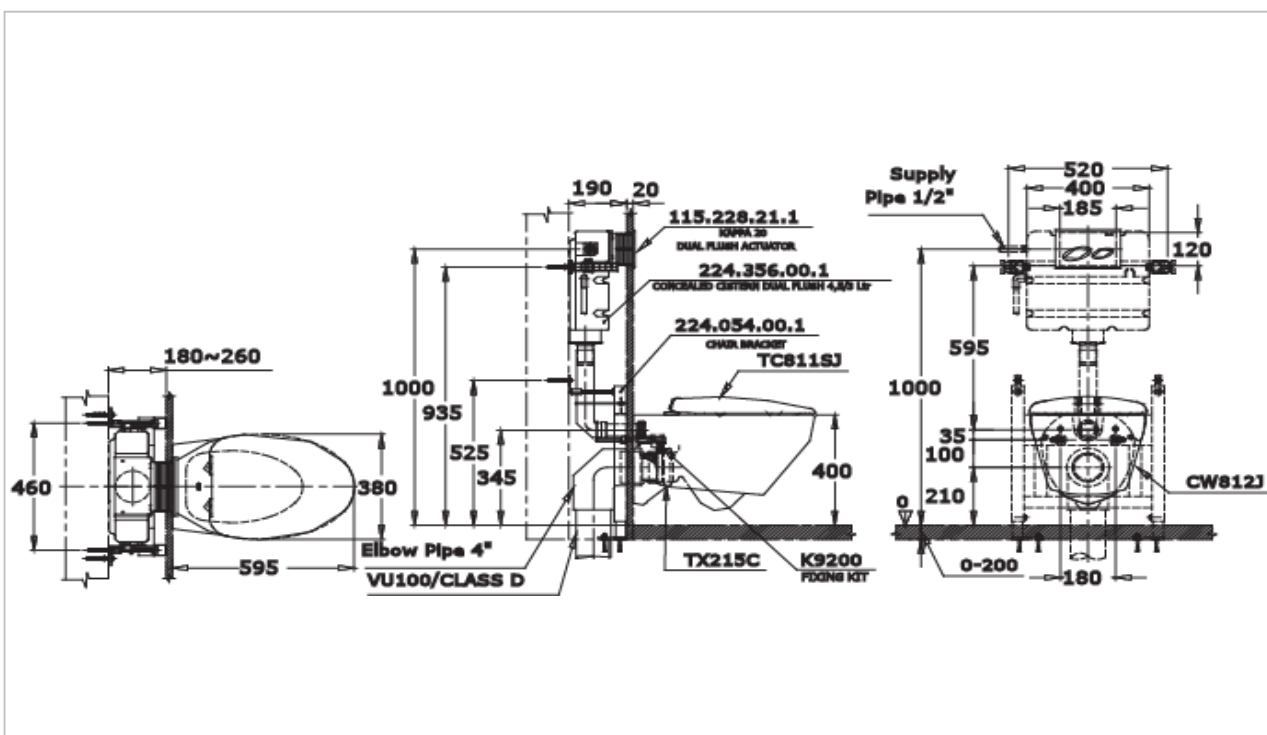

TOTO

TOILETS

CWT812J

Wall Hung Toilet

Product Features

Suggestion Fittings & Parts

Remark : We reserve the right to change some parts for suitability.

TOTO (THAILAND) CO.,LTD
Bangkok Office : G Tower Grand Rama 9,12th Floor, South Wing,9 Rama IX Road,
Huaykwang Sub-district,Huaykwang District, Bangkok. 10310 Thailand
Tel : +(66)2-117-9520(AUTO) Fax : +(66)2-117-9527
th.toto.com