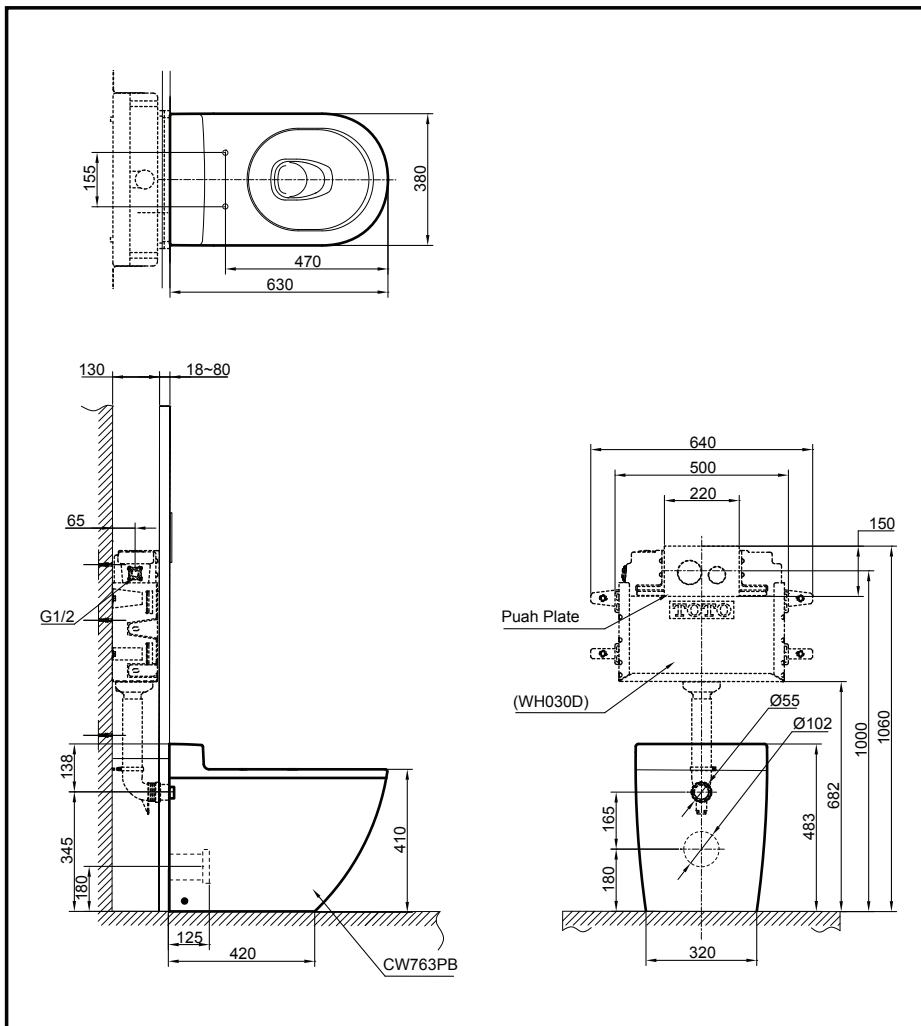

Specifications

Flush System	: TORNADO
Water Use	: 4.5L / 3L
Rough-in	: H=180 mm
Bowl Shape	: D-Shape
Water Pressure	: 0.05Mpa~0.75Mpa
Size	: 380W x 630D x 483H mm

Parts description

Fittings are included. Seat & Cover are not included

- **CWT763P**
D-Shape Wall Faced Closet Bowl
(P-Trap) (Rough-in 180)

Optional Parts

- WH030D
Concealed Cistern w/o Frame
- Push Plate

Colors

White

Please consult a TOTO representative for details

TOTO (THAILAND) CO.,LTD