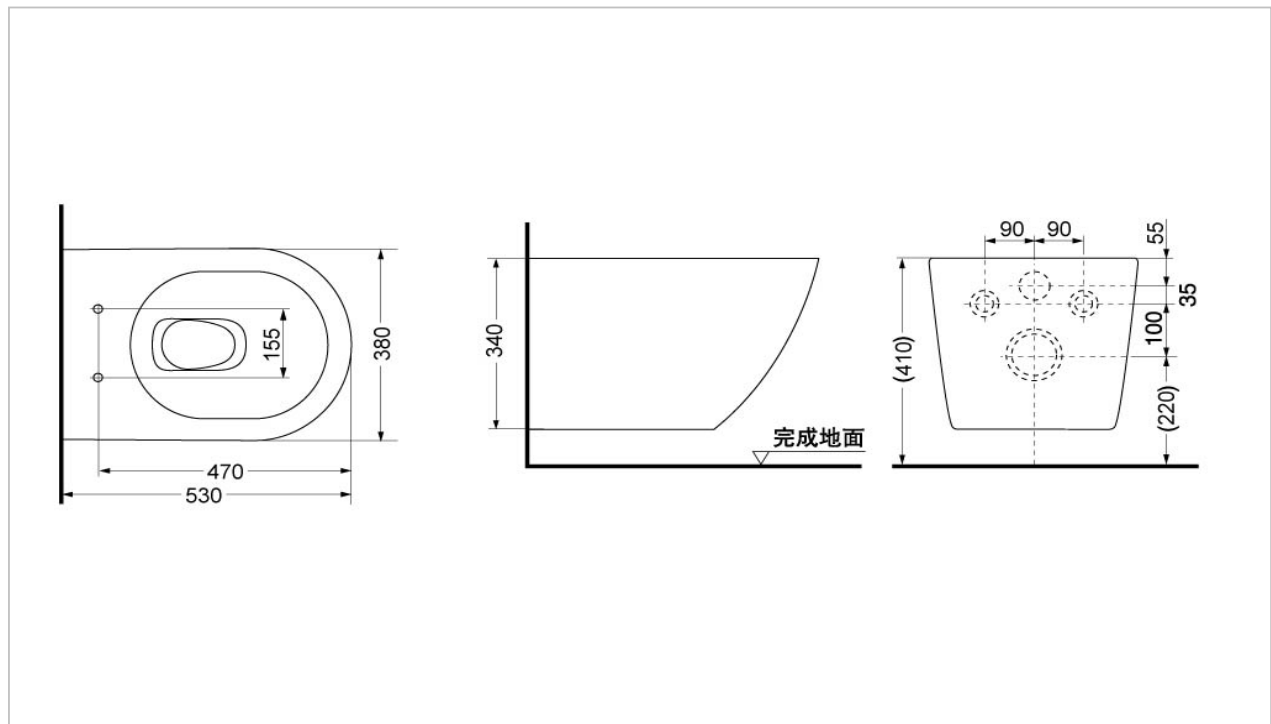

### Suggestion Fittings & Parts

Inlet high from floor 720 mm.  
Inlet position is at the left side and far from the center of flush valve 80 mm.  
60 mm. Inlet connect to the tank, linking to Stop Valve