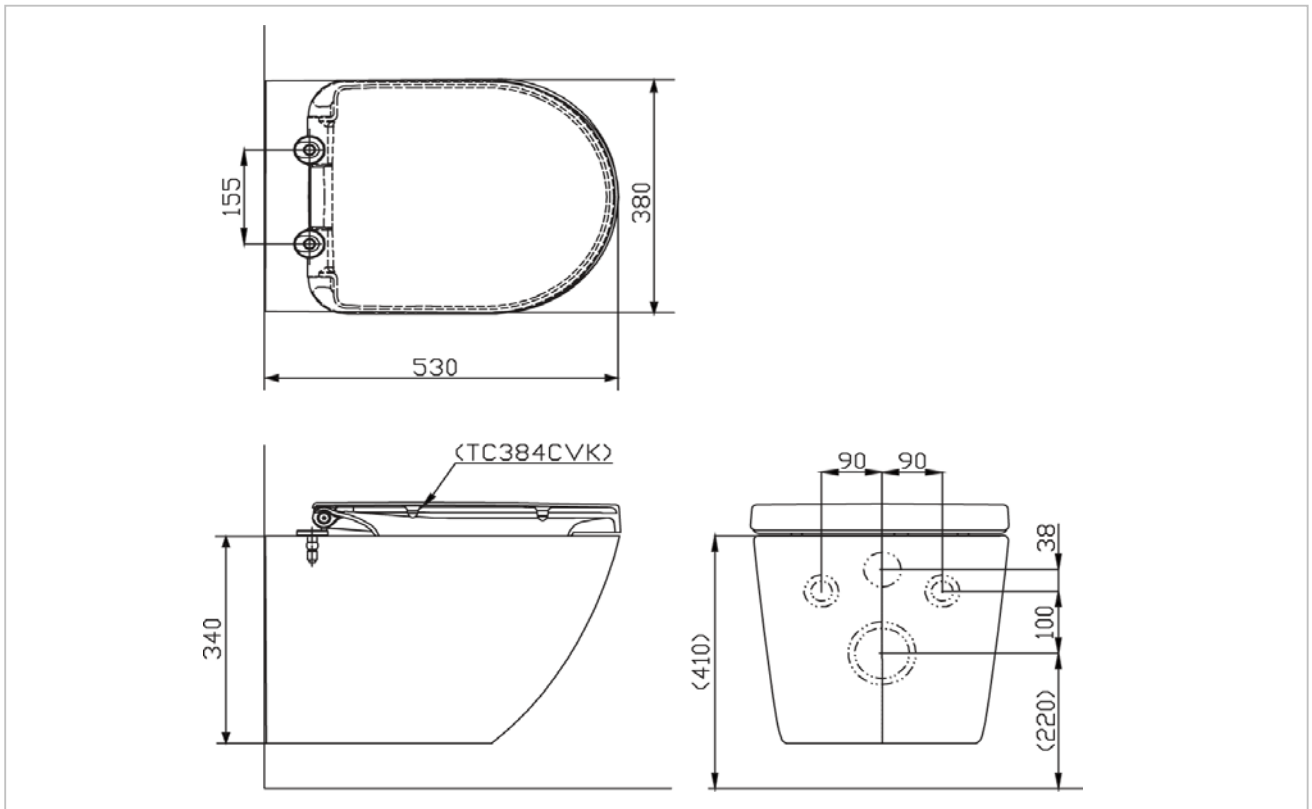

Product Features

Wall Hung Toilet (For Concealed Tank)
Flush system : Tornado (4.5/3L)
Bowl Shape : Elongated D-Shape
Rough-in : 220 mm (P-Trap)
Seat & Cover : TC384CVK
Size : 380W x 530D x 340H mm
with CeFiONtect

TOTO
GREEN
CHALLENGE