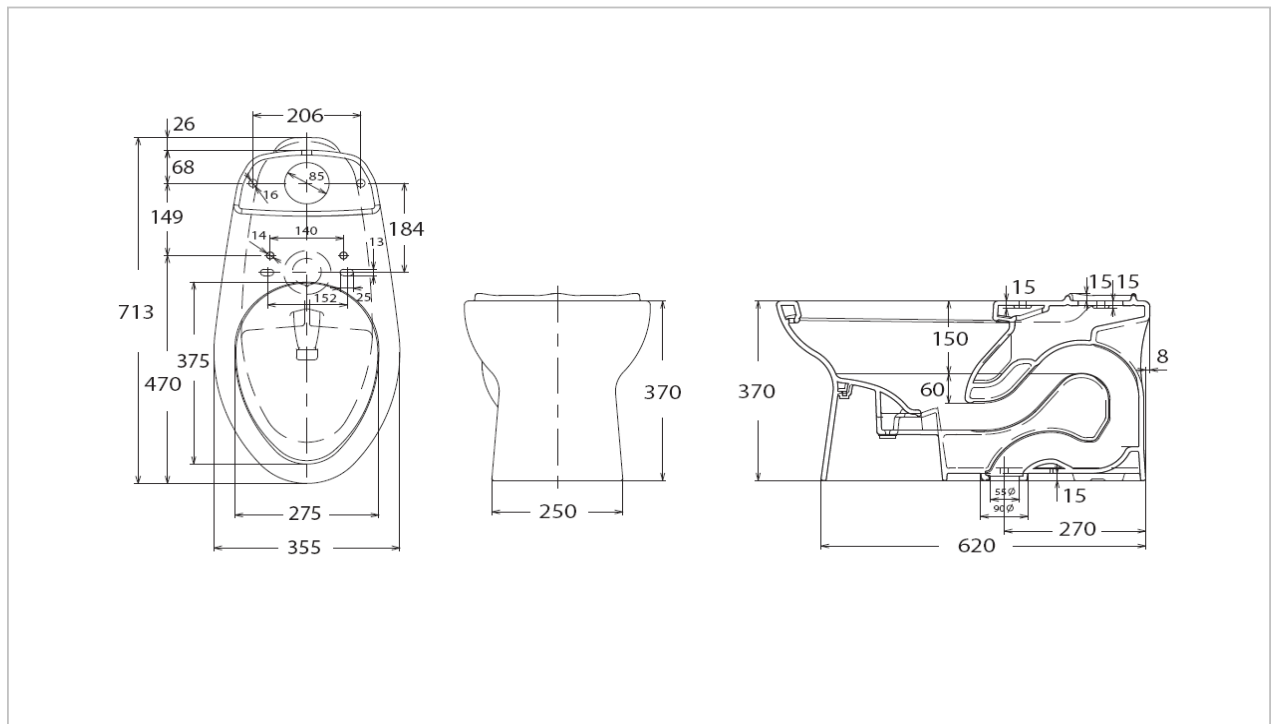

### Product Features

Flush System : G-Max Siphon-Jet(6L)  
Bowl Shape : Elongated  
Rough-in : 305 mm