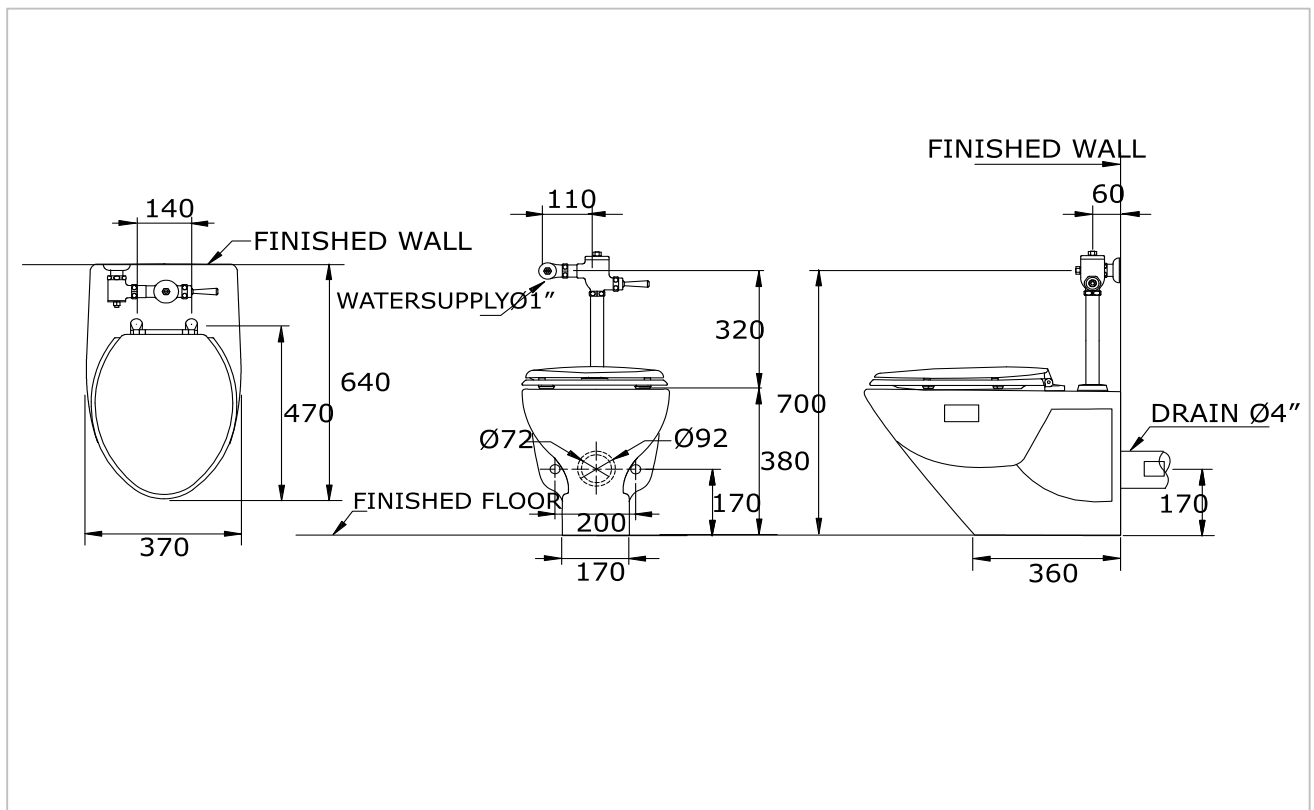

TOTO

TOILET

CWT743PVN

Wall Faced Toilets (Top Inlet)

Product Features

Flush System : Siphon-Jet(6L)

Bowl Shape : Elongated

P-Trap : 170 mm

SIZE : 370 x 470 x 380 mm.

Seat & Cover : TC301

Suggestion Fittings & Parts

Remark : We reserve the right to change some parts for suitability.

TOTO (THAILAND) CO.,LTD
Bangkok Office : G Tower Grand Rama 9,12th Floor, South Wing, 9 Rama IX Road,
Huaykwang Sub-district,Huaykwang District, Bangkok. 10310 Thailand
Tel : +(66)2-117-9520(AUTO) Fax : +(66)2-117-9527
th.toto.com