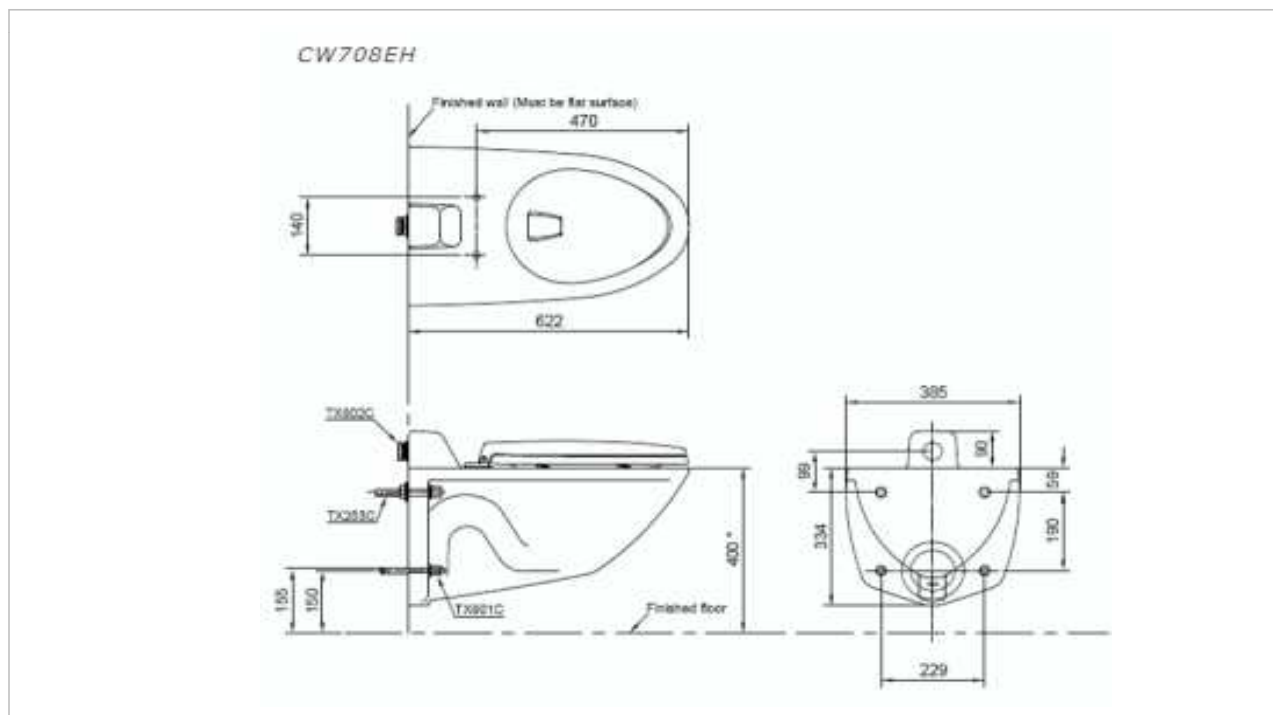

TOTO

TOILET

CWT708H

Wall Hung Toilet (Back Inlet)

Product Features

Suggestion Fittings & Parts

Remark : We reserve the right to change some parts for suitability.

TOTO (THAILAND) CO.,LTD